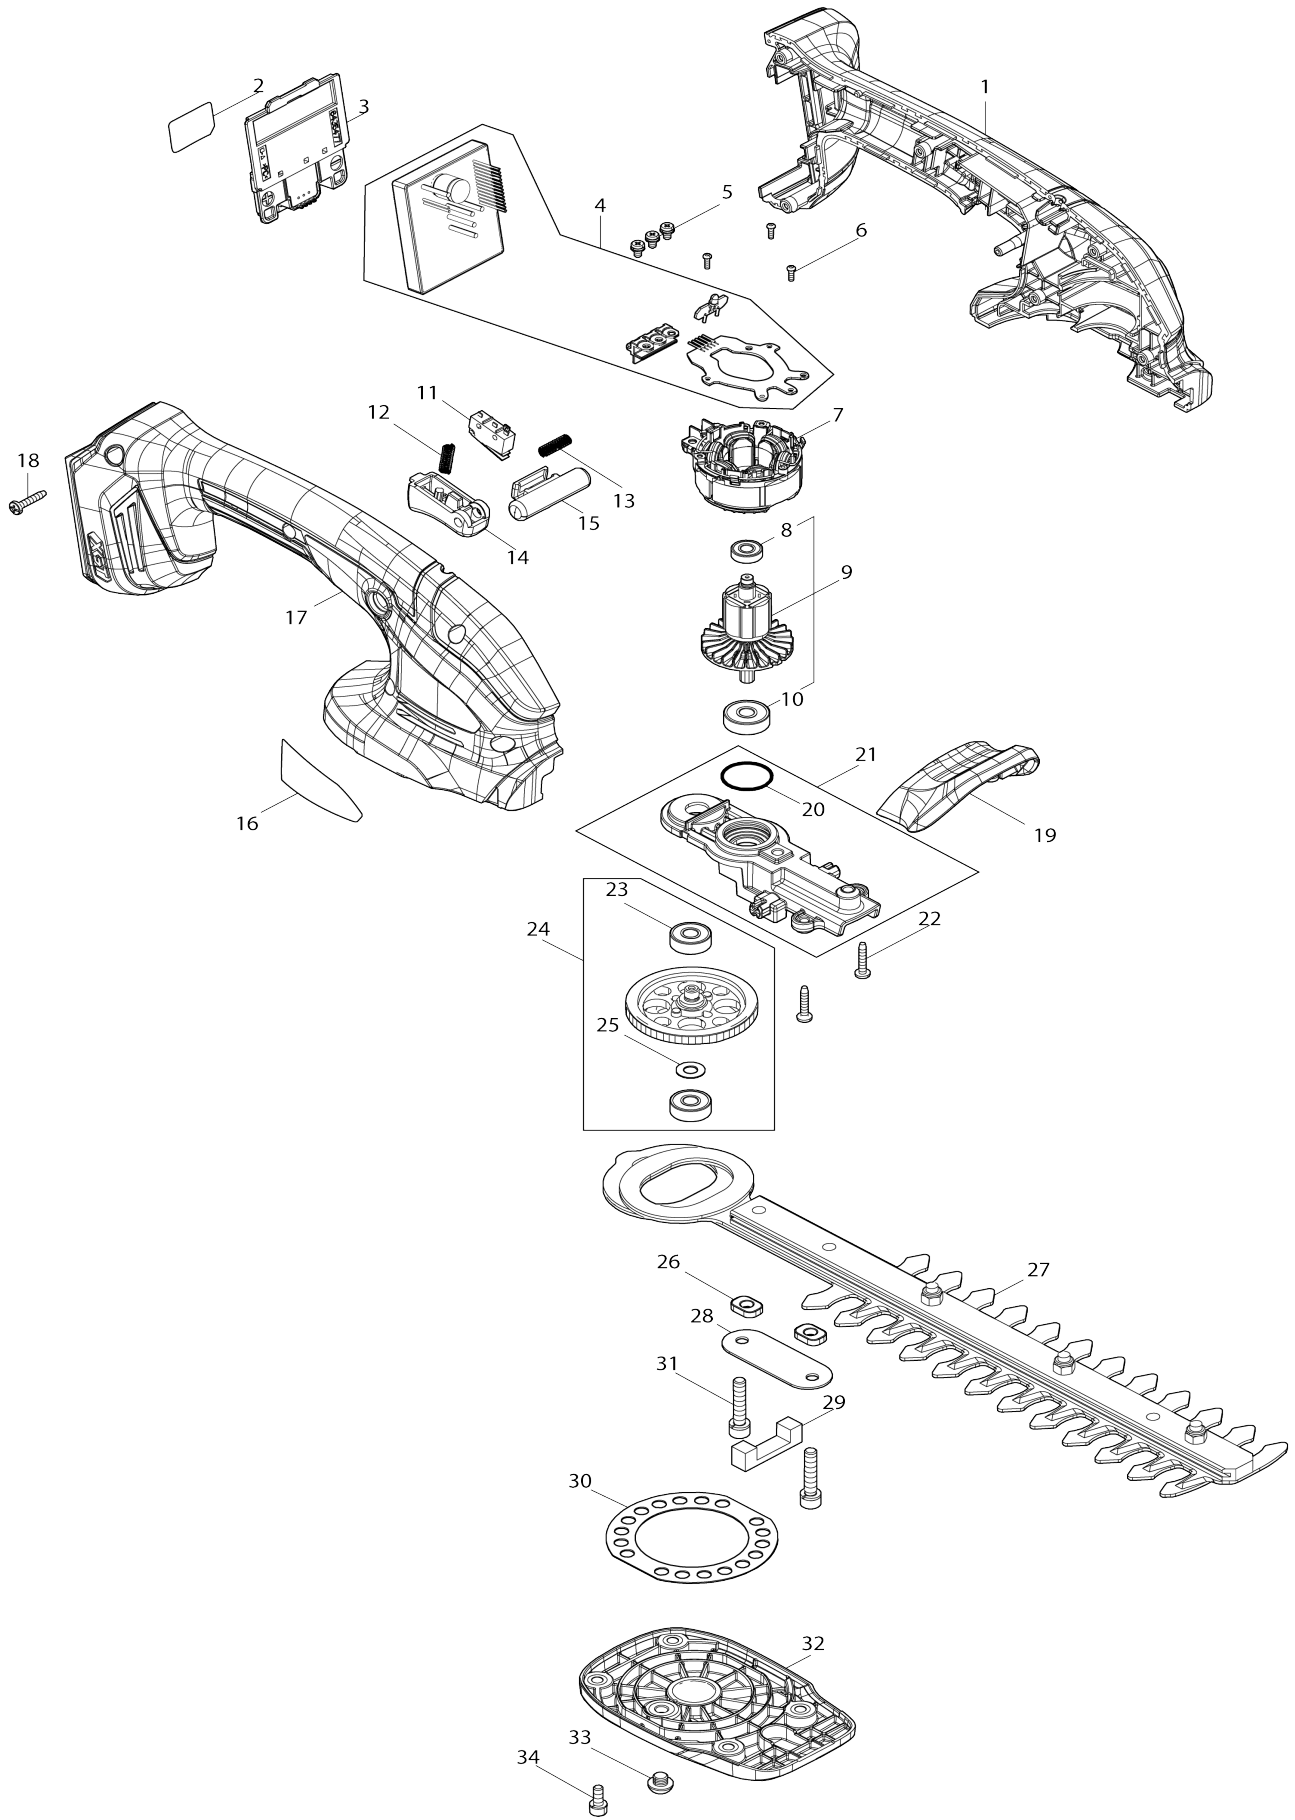

Model No.UH023G Cordless Hedge Trimmer

Model No.UH023G Cordless Hedge Trimmer

Item No.	Parts No.	Description	Interchangability	Q'ty	New/Old	Note1	Note2
001	1831Y1-5	HOUSING SET		1			
C10	263005-3	Rubber pin 6		2			
001		INC. 17					
002	8153L1-5	UH023G SERIAL NO. LABEL		1			
003	632W77-1	TERMINAL UNIT		1			
004	620T12-3	CONTROLLER		1			
005	652069-6	Flat head screw M3X6		3			
006	266490-9	Pan head tapping screw 2X6		3			
007	629D51-4	STATOR		1			
008	210278-9	Ball bearing 695DDW		1			
009	519923-6	ROTOR ASS'Y		1			
009		INC. 8,10					
010	210022-4	Ball bearing 626DDW		1			
011	632L94-5	Switch unit		1			
012	231473-8	Compression spring 4		1			
013	231473-8	Compression spring 4		1			
014	4133X2-7	SWITCH LEVER		1			
015	413A16-6	Lock off button		1			
016	8153K9-2	UH023G NAME PLATE		1			
017	1831Y1-5	HOUSING SET		1			
C10	263005-3	Rubber pin 6		2			
017		INC. 1					
018	266429-2	Binding head tapping screw 3X16		6			
019	1412T8-8	PROTECTOR COMPLETE E		1			
C10	8094R2-1	CAUTION LABEL		1			
020	213325-5	O-ring 19		1			
021	137411-7	BEARING HOUSING ASS'Y		1			
021		INC. 20					
022	266429-2	Binding head tapping screw 3X16		2			
023	210028-2	Ball bearing 606ZZ		2			
024	137412-5	GEAR ASS'Y		1			
024		INC. 23,25					
025	253715-0	Flat washer 6		1			
026	313436-7	Spacer		2			
027	1916V9-4	SHEAR BLADE 200 SET		1			
C10	253571-8	Flat washer 5		3			
C20	257876-8	Ring 5		3			
C30	264013-7	Hex. lock nut M5-8		3			
C40	265A40-3	Truss head screw M5X20		3			
C50	313436-7	Spacer		2			
C60	199450-5	Grease vessel set		1			
028	347E45-0	LOWER PLATE		1			
029	422A85-6	Sponge seal		1			
030	347E44-2	PLATE		1			
031	922241-7	Hex. socket head bolt M5X25 W		2			
032	1412S4-9	UNDER COVER COMPLETE E		1			

C10	8094B0-3	CAUTION LABEL		1		
033	266559-9	Hex. socket button head bolt M6 X4		1		
034	922111-0	Hex. socket head bolt M4X10 W		4		
A01	122K28-5	CHIP SWEEPER ASSEMBLY 200		1		
A02	1412F2-2	LADE COVER COMPLETE 200		1		
F01	1916V9-4	SHEAR BLADE 200 SET		1		