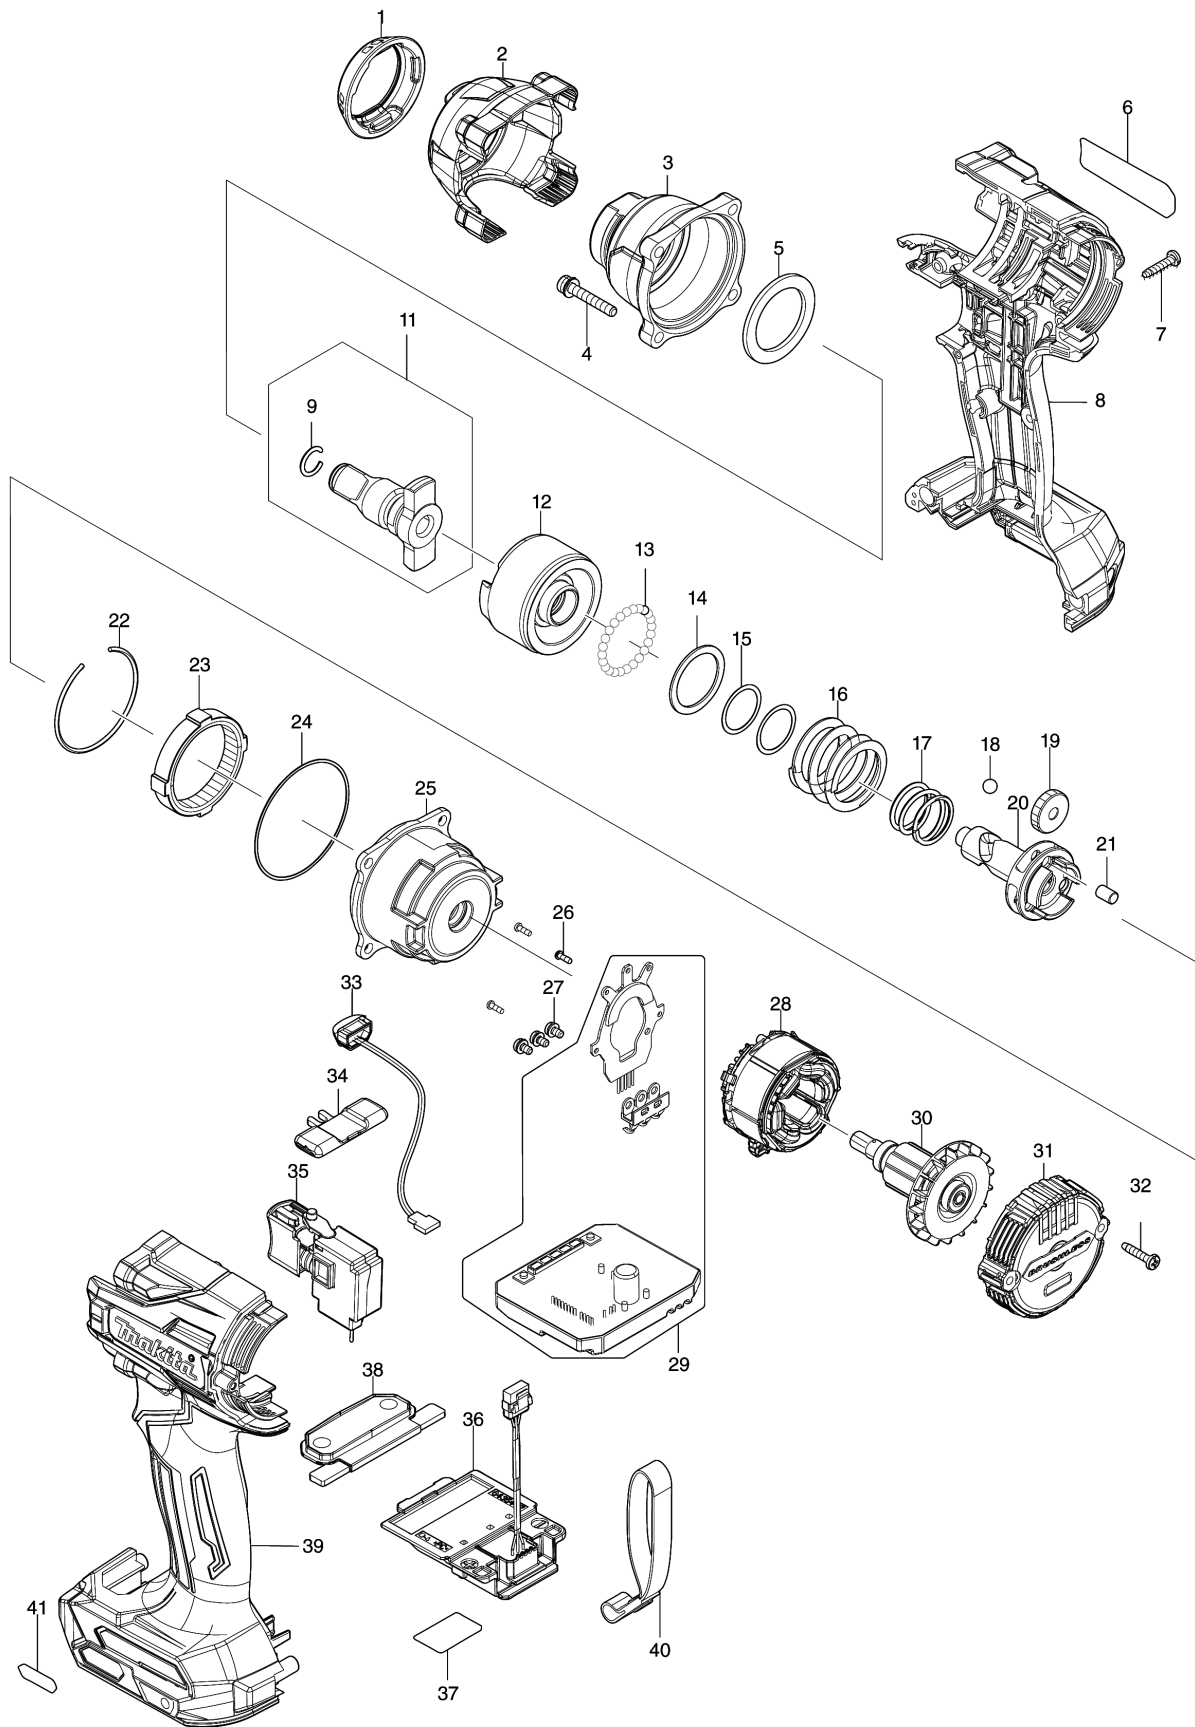

Model No.TW004G CORDLESS IMPACT WRENCH