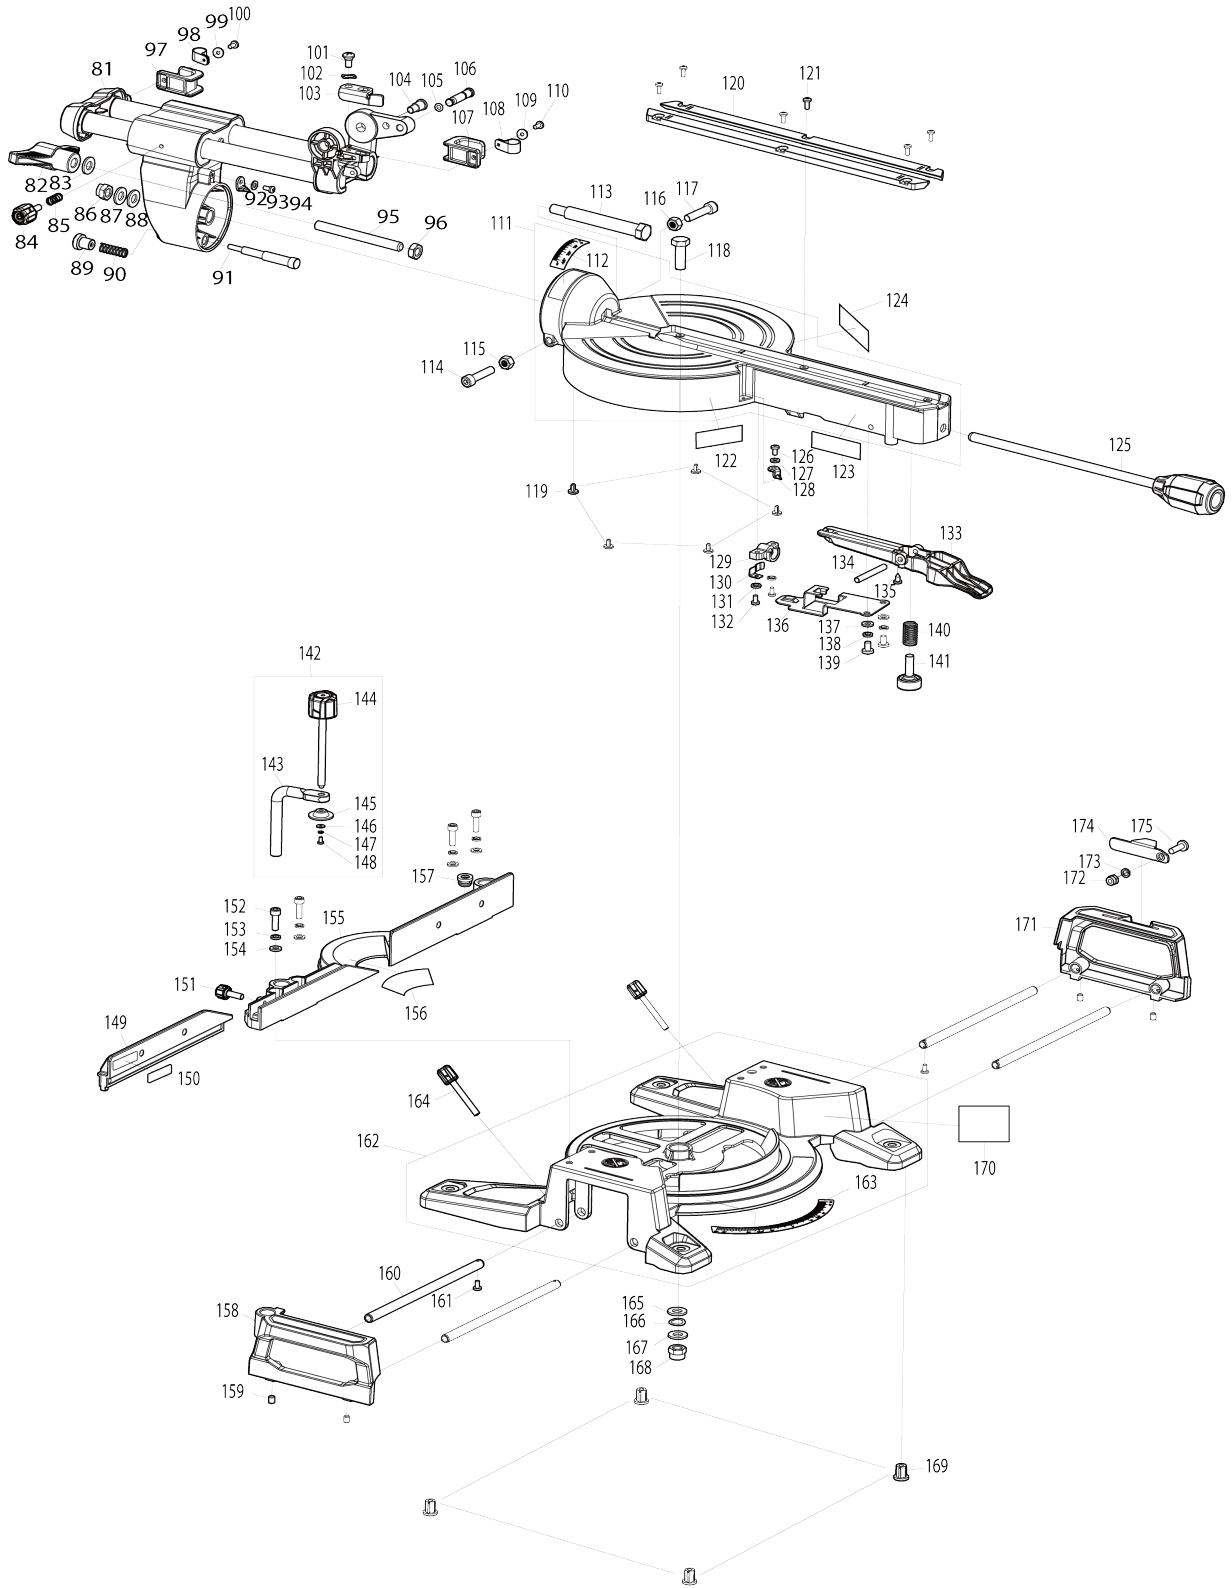

Model No.LS1110F 260MM SLIDE COMPOUND MITER SAW

Model No.LS1110F 260MM SLIDE COMPOUND MITER SAW

Model No.LS1110F 260MM SLIDE COMPOUND MITER SAW

Item No.	Parts No.	Description	Interchangability	Q'ty	New/Old	Note1	Note2
001	JM00000648	HANDLE LEFT		1			
002	JM23000154	PW SUPPLY CORD H05VV-F 1-2 EU		1			
003	JM23100165	CORD GUARD S		1			
004	JM00000584	CORD CLAMP		1			
005	JM00000548	TAPPING SCREW ST4.2X13		2			
006	JM23100171	TERMINAL BLOCK 2P		1			
007	JM00000573	PW CIRCUIT FOR LED LAMP		1			
008	JM23100177	LOCK OFF BUTTON		1			
009	JM00000582	COMPRESSION SPRING		1			
010	JM00000581	LOCK OFF LINK ROCKER		1			
011	JM00000575	SWITCH LEVER		1			
012	JM00000577	SWITCH		1			
013	JM23100169	CAPACITOR		1			
014	JM00000647	HANDLE RIGHT		1			
015	JM00000579	LAMP SWITCH		1			
016	JM00000548	TAPPING SCREW ST4.2X13		4			
017	JM00000551	PAN HEAD SCREW M5X30		3			
018	JM00000624	DUST BAG ASSY		1			
D10		INC. 19					
019	JM00000534	DUST BAG CLAMP		1			
020	JM27000317	FLAT HEAD SCREW M5X16		2			
021	JM00000643	OUTPUT SHAFT ASSEMBLY		1			
022	JM00000623	UPPER BLADE GUARD COMP		1			
023	JM00000645	ARMATURE ASSY (230V)		1			
D10		INC. 24,25					
024	JM23500137	BALL BEARING 6201		1			
025	JM23200032	BEARING 6001		1			
026	JM00000644	SPINDLE LOCK LEVER COMPLETE		1			
027	JM23100172	ABSORBER RING		1			
028	JM00000625	BUFFLE PLATE		1			
029	JM00000660	SELF TAPPING SCREW ST5X60		2			
030	JM00000626	FIELD 230V		1			
031	JM00000629	MOTOR HOUSING ASSY		1			
032	JM00000635	NAME PLATE EU		1			
034	JM23000123	CARBON BRUSH 2PCS/SET		1			
035	JM23100182	SCREW CAP		2			
036	JM23100007	FLAT WASHER 5		4			
037	JM00000551	PAN HEAD SCREW M5X30		4			
038	JM00000662	SOFT START PCB UNIT 220-240V		1			
039	JM00000661	MOTOR END COVER		1			
040	JM00000548	TAPPING SCREW ST4.2X13		2			
041	JM00000444	KNOB BOLT M6X46		1			
042	JM00000536	KNURLED NUT M6		1			
043	JM00000611	TORSION SPRING 38		1			
044	JM00000610	SPRING BUSH		1			
045	JM00000609	PIVOT SHAFT 12X119		1			
046	JM00000537	HEX SOCKET SET SCREW M6X16		1			