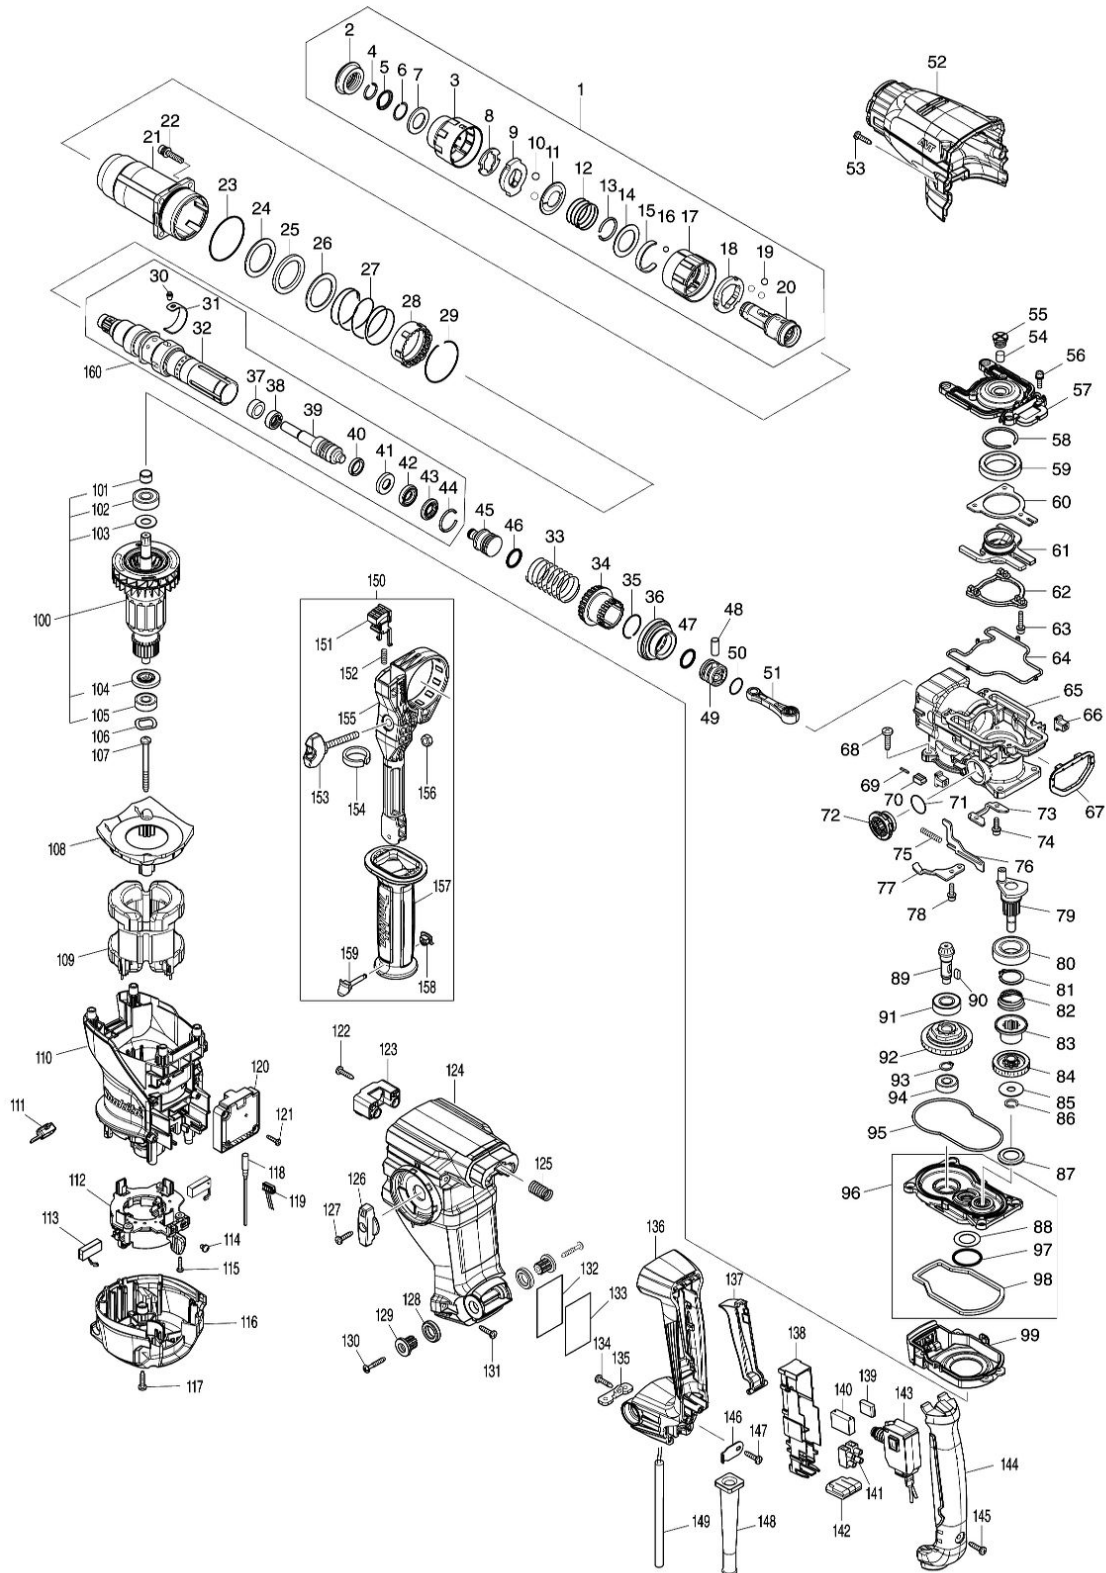

# Partdrawing for HR3012FCJ - Combihamer

Model No.HR3012FC 30MM COMBINATION HAMMER

# Partdrawing for HR3012FCJ - Combihamer

Nr.	Part nr.	Name
-----	----------	------