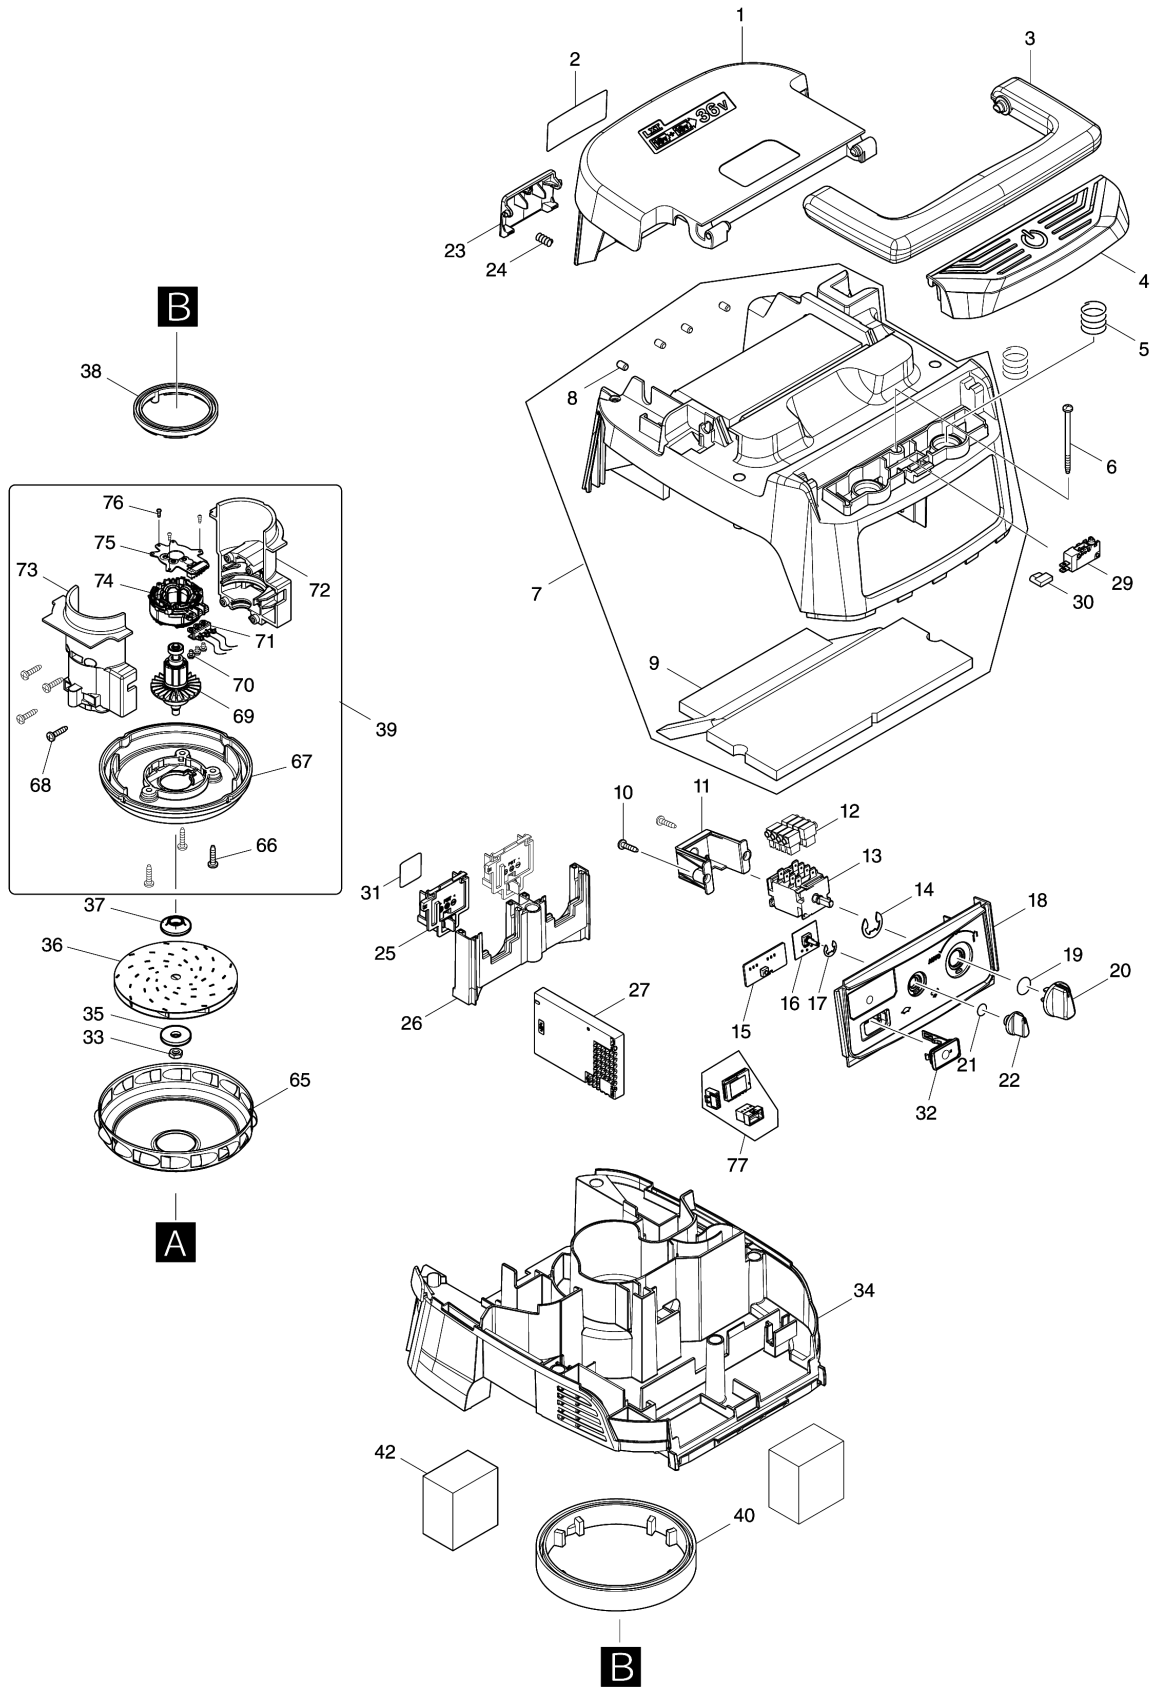

Model No.DVC157L CORDLESS VACUUM CLEANER