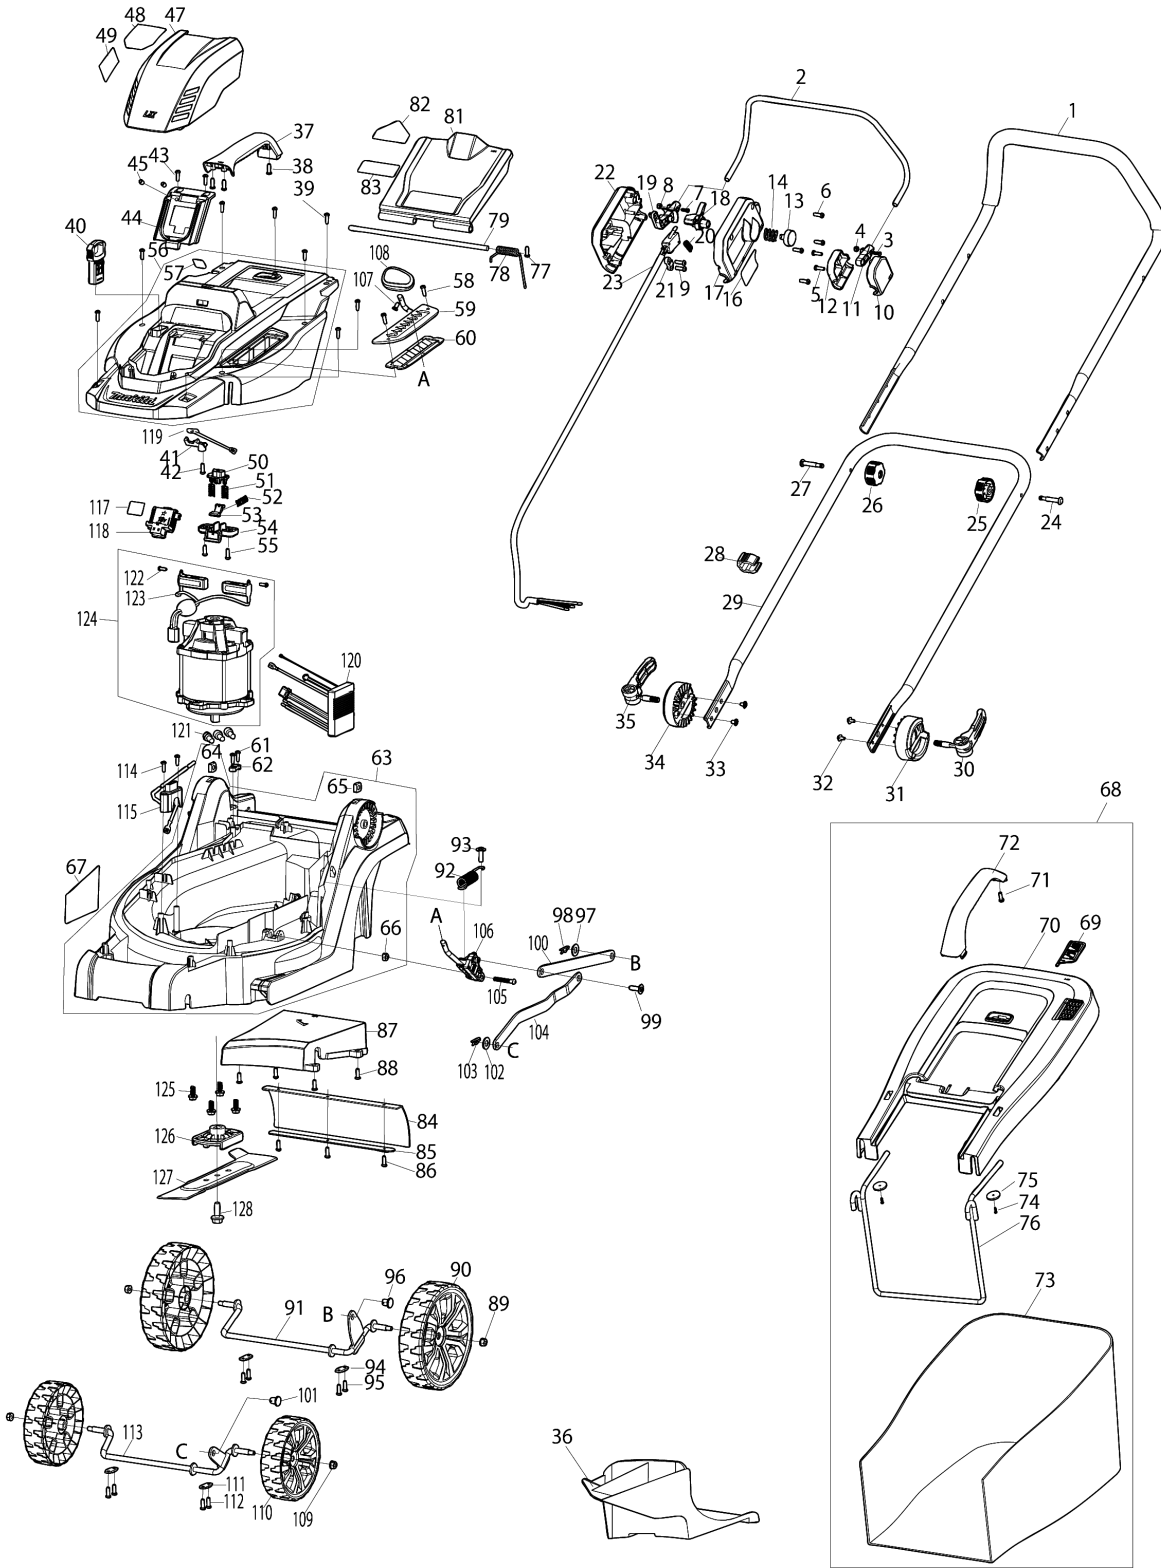

Model No.DLM330 330MM CORDLESS LAWN MOWER

Model No.DLM330 330MM CORDLESS LAWN MOWER

Item	Parts No.	Description	I/C	Qty	New/Old	Opt. 1	Opt. 2	Note
001	GB00000136	UPPER HANDLE		1				
002	GB00000044	SWITCH LEVER		1				
003	GB00000045	PAN HEAD SCREW M4X18		1				
004	GB00000046	HEX LOCK NUT M4		1				
005	GB00000003	TAPPING SCREW ST4.2X15		2				
006	GB00000003	TAPPING SCREW ST4.2X15		4				
007	GB00000045	PAN HEAD SCREW M4X18		1				
008	GB00000046	HEX LOCK NUT M4		1				
009	GB00000003	TAPPING SCREW ST4.2X15		2				
010	GB00000047	SWITCH LEVER HINGE BOX L		1				
011	GB00000048	SWITCH LEVER END CAP L		1				
012	GB00000049	SWITCH LEVER HINGE BOX R		1				
013	GB00000050	SWITCH LINK BUTTON		1				
014	GB00000051	COMPRESSION SPRING		1				
016	GB00000153	SWITCH OPERATION LABEL		1				
017	GB00000053	SWITCH BOX COVER L		1				
018	GB00000054	SWITCH CONTROL LINK		1				
019	GB00000055	SWITCH LEVER END CAP R		1				
020	GB00000056	TENSION SPRING		1				
021	GB00000057	CORD CLAMP		1				
022	GB00000058	SWITCH BOX COVER R		1				
023	GB00000138	SWITCH&CORD ASSY		1				
024	GB00000060	SQUARE NECK BOLT M6X42		1				
025	GB00000061	KNOB NUT M6		1				
026	GB00000061	KNOB NUT M6		1				
027	GB00000060	SQUARE NECK BOLT M6X42		1				
028	GB00000062	CORD CLIP		1				
029	GB00000063	LOWER HANDLE		1				
030	GB00000064	TENSION LEVER ASSY		1				
031	GB00000065	HANDLE FIX BLOCK		1				
032	GB00000066	TRAS HEAD TAPPING SCREW 4X8		2				
033	GB00000066	TRAS HEAD TAPPING SCREW 4X8		2				
034	GB00000065	HANDLE FIX BLOCK		1				
035	GB00000064	TENSION LEVER ASSY		1				
036	GB00000067	MULCHING PLUG		1				
037	GB00000068	CARRYNG HANDLE		1				
038	GB00000003	TAPPING SCREW ST4.2X15		3				
039	GB00000003	TAPPING SCREW ST4.2X15		8				
040	GB00000069	KEY		1				
041	GB00000070	INDICATOR UNIT MOUNT		1				
042	GB00000003	TAPPING SCREW ST4.2X15		1				