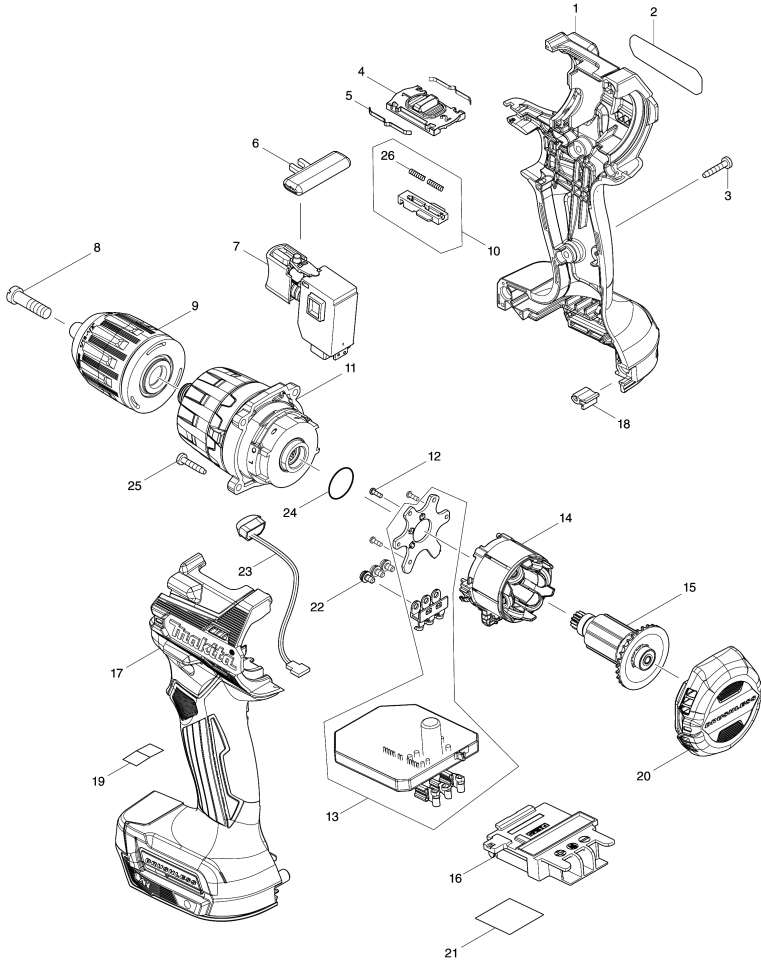

Model No.DHP487 CORDLESS HAMMER DRIVER DRILL

Model No.DHP487 CORDLESS HAMMER DRIVER DRILL

Item	Parts No.	Description	L/C	Qty	New/Old	Opt. 1	Opt. 2	Note
001	183S07-6	HOUSING SET		1				
C10	263005-3	RUBBER PIN 6		2				
C20	252126-6	HEX. LOCK NUT M4-7		2				
D10		INC. 17						
002	811B94-0	DHP487 NAME PLATE		1				
003	266429-2	TAPPING SCREW 3X16		7				
004	413310-0	SPEED CHANGE LEVER		1				
005	232493-5	LEAF SPRING		2				
006	419041-9	F/R CHANGE LEVER		1				
007	650689-0	SWITCH C3JW-2B		1				
008	251468-5	-- FLAT HEAD SCREW M6X22		1				
009	763256-3	KEYLESS DRILL CHUCK 13		1				
010	127758-7	CHANGE LEVER ASSEMBLY		1				
D10		INC. 26						
011	127824-0	GEAR ASSEMBLY		1	*			
011-1	122B23-1	GEAR ASSEMBLY	O	1				
012	266490-9	TAPPING SCREW PT 2X6		3				
013	620E45-8	CONTROLLER		1				
014	629A41-9	STATOR		1				
015	619671-8	ROTOR		1				
016	643874-2	TERMINAL		1				
017	183S07-6	HOUSING SET		1				
C10	263005-3	RUBBER PIN 6		2				
C20	252126-6	HEX. LOCK NUT M4-7		2				
D10		INC. 1						
018	424517-3	CUSHION		1				
020	413309-5	REAR COVER		1				
021	811C02-7	DHP487 SERIAL NO. LABEL		1				
022	652069-6	FLAT HEAD SCREW M3X6		3				
023	620549-0	LED CIRCUIT		1				
024	213087-5	O-RING 16.5		1				
025	266429-2	TAPPING SCREW 3X16		4				
026	233025-1	COMPRESSION SPRING 2		2				
A01	251314-2	+ SCREW M4X12		1				
A02	346317-0	HOOK		1				
A03	784637-8	+ BIT 2-45		1				

Please order the parts with part number.

Print Date 24/1/2021