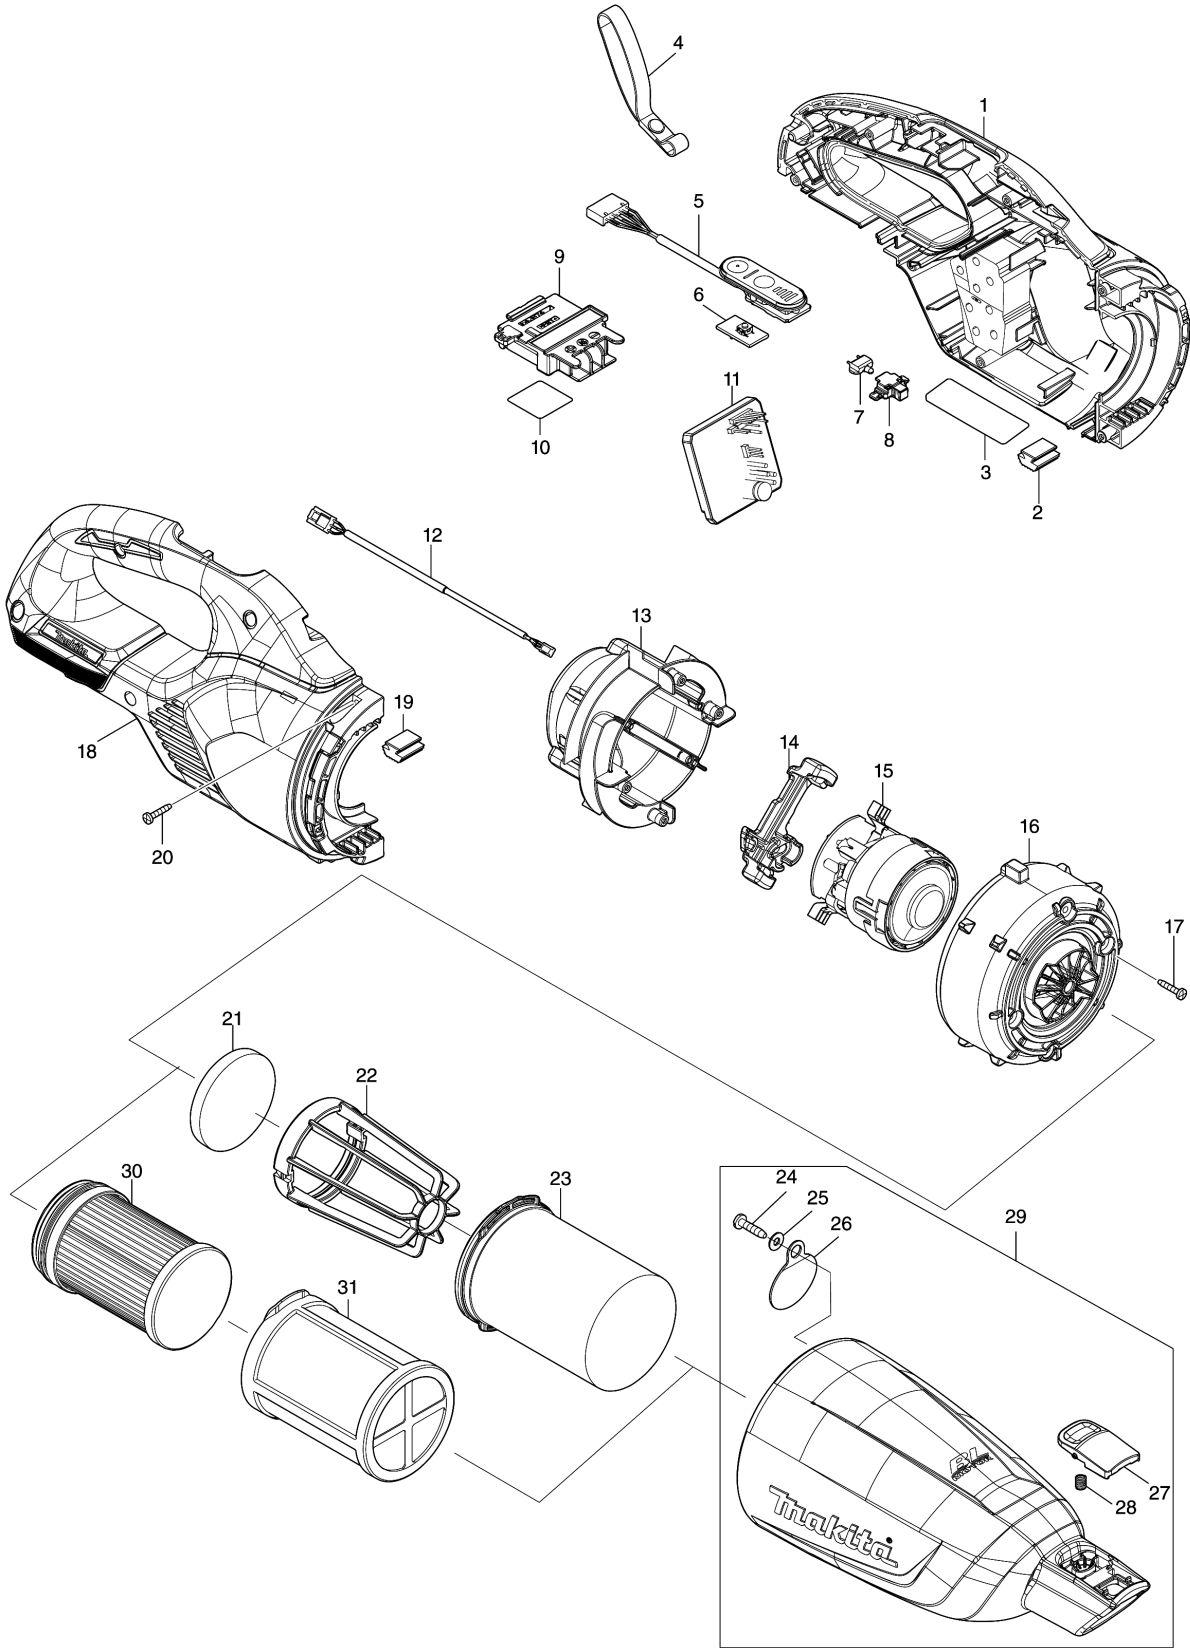

Model No.DCL284F CORDLESS CLEANER

Model No.DCL284F CORDLESS CLEANER

Item	Parts No.	Description	I/C	Qty	New/Old	Opt. 1	Opt. 2	Note
001A	183Y66-6	HOUSING SET		1				
001B	183Y66-6	HOUSING SET		1				
001C	183Y52-7	HOUSING SET		1				
001D	183Y52-7	HOUSING SET		1				
001E	183Y67-4	HOUSING SET		1				
001F	183Y67-4	HOUSING SET		1				
C10	263005-3	RUBBER PIN 6		2				
C20	422974-9	SPONGE SHEET		2				
D10		INC. 2,18,19						
002	422460-0	RUBBER PLATE		1				
003	8588G2-5	DCL284F NAME PLATE		1				
005	141B54-1	INDICATION CIRCUIT COMPLETE		1				
006	620E74-1	SWITCH UNIT		1				
007	620E82-2	LED CIRCUIT		1				
008	141H09-2	LED CASE COMPLETE		1				
009	643874-2	TERMINAL		1				
010	8588H4-8	DCL284F SERIAL NO. LABEL		1				
011	620L20-6	CONTROLLER		1				
C10	688163-8	LINE FILTER		1				
012	632S32-9	LEAD UNIT		1				
013	141E55-7	MOTOR COVER R COMPLETE		1				
C10	263002-9	RUBBER PIN 4		4				
014	422723-4	MOTOR COVER SEAL		1				
015	629B87-1	MOTOR ASSEMBLY		1				
016	413645-9	MOTOR COVER F		1				
017	266429-2	TAPPING SCREW 3X16		4				
018A	183Y66-6	HOUSING SET		1				
018B	183Y66-6	HOUSING SET		1				
018C	183Y52-7	HOUSING SET		1				
018D	183Y52-7	HOUSING SET		1				
018E	183Y67-4	HOUSING SET		1				
018F	183Y67-4	HOUSING SET		1				
C10	263005-3	RUBBER PIN 6		2				
C20	422974-9	SPONGE SHEET		2				
D10		INC. 1,2,19						
019	422460-0	RUBBER PLATE		1				
020	266429-2	TAPPING SCREW 3X16		7				
021	422268-2	SPONGE SHEET 57		1				
022	458467-0	STAY		1				
023	459325-3	EASY SHAKE OFF FILTER B		1				
024	266326-2	TAPPING SCREW 4X18		1				
025	941051-3	FLAT WASHER 4		1				