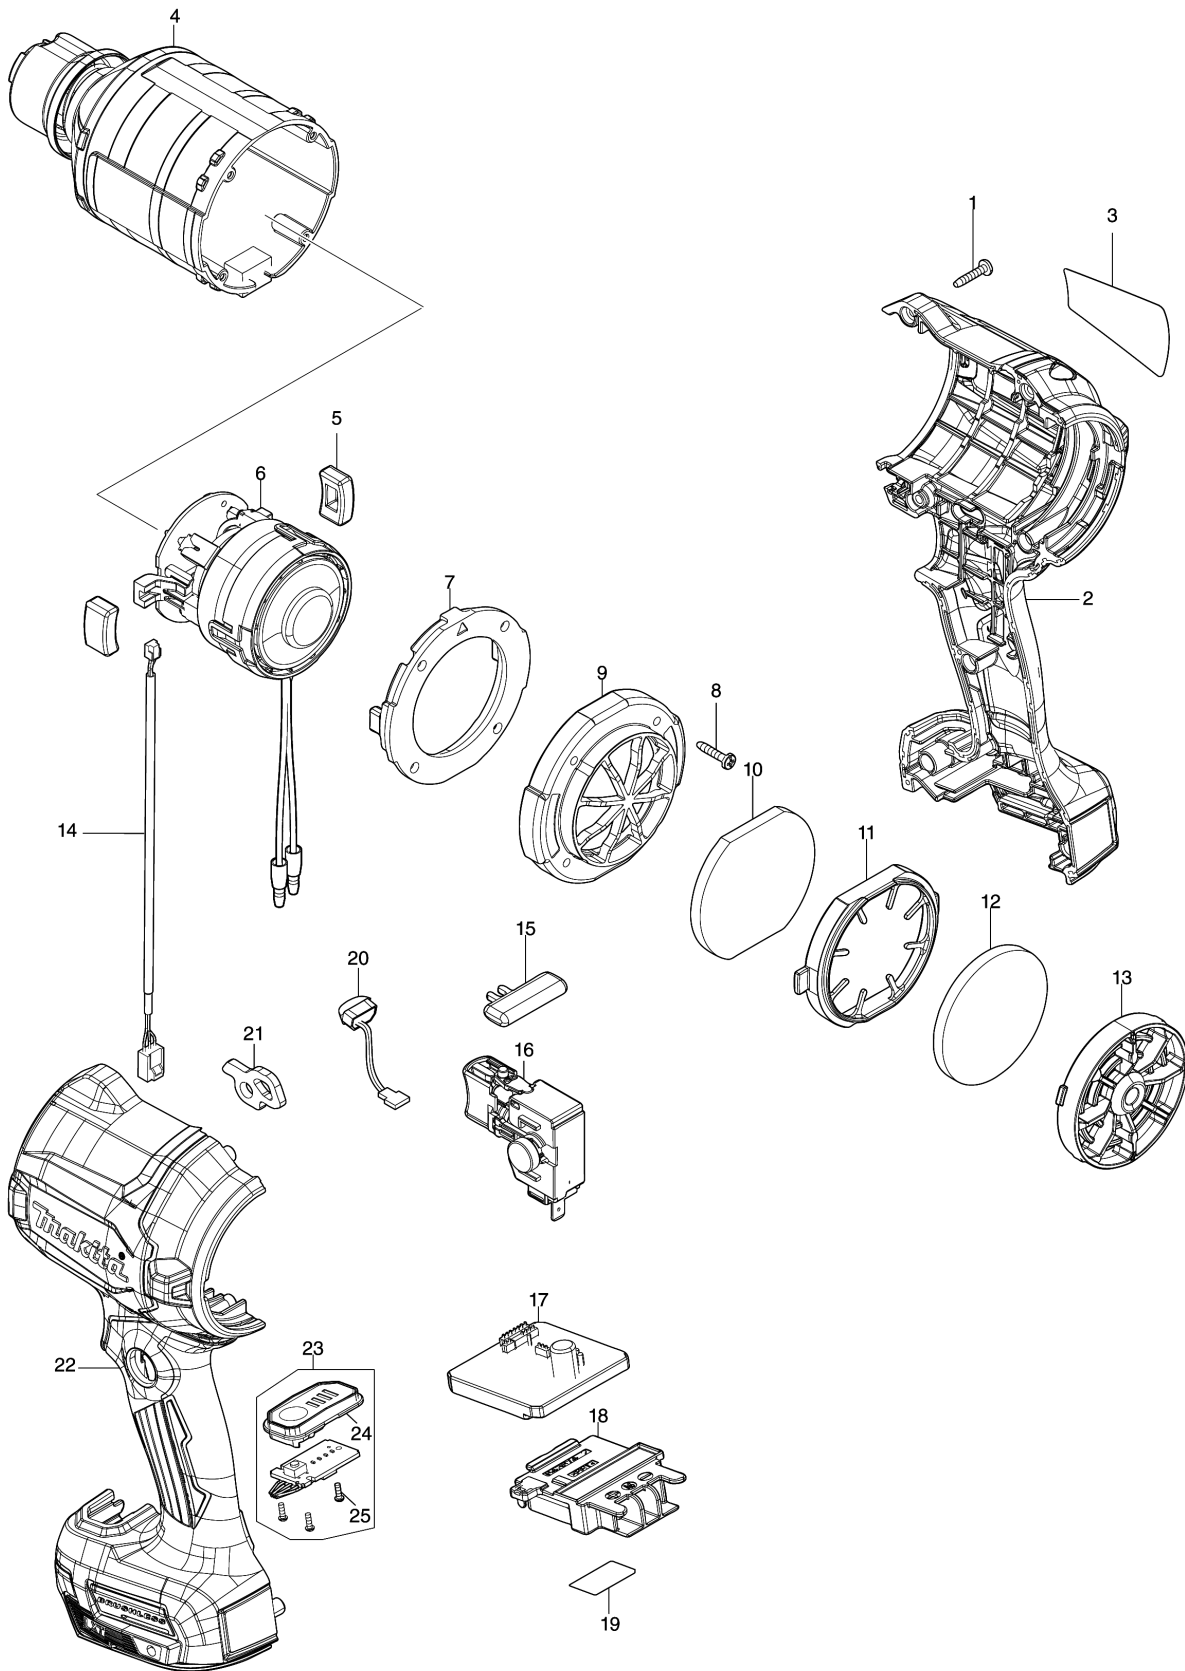

Model No.DAS180 CORDLESS DUST BLOWER

Model No.DAS180 CORDLESS DUST BLOWER

Item	Parts No.	Description	I/C	Qty	New/Old	Opt. 1	Opt. 2	Note
001	266130-9	TAPPING SCREW BIND PT 3X16		8				
002	183Y77-1	HOUSING SET		1				
C10	263005-3	RUBBER PIN 6		2				
C20	252126-6	HEX. LOCK NUT M4-7		2				
C30	8045T0-0	CAUTION LABEL		1				
D10		INC. 22						
003	8588A8-1	DAS180 NAME PLATE		1				
004	141K56-1	MOTOR HOUSING COMPLETE		1				
C10	422826-4	SPONGE SHEET		1				
005	422816-7	MOTOR COVER SEAL		2				
006	629B99-4	MOTOR ASSEMBLY		1				
007	422817-5	MOTOR COVER		1				
008	266130-9	TAPPING SCREW BIND PT 3X16		4				
009	413C47-7	REAR COVER		1				
010	422824-8	FILTER A		1				
011	413C49-3	FILTER HOLDER		1				
012	422825-6	FILTER B		1				
013	141G57-5	DUST CAP COMPLETE		1				
C10	263032-0	RUBBER PIN 4		2				
014	638A30-3	LEAD UNIT		1				
015	412697-7	LOCK OFF BUTTON		1				
016	650019-5	SWITCH C3JW-4B-L		1				
017	620L90-5	CONTROLLER		1				
018	643874-2	TERMINAL		1				
019	8588B4-6	DAS180 SERIAL NO. LABEL		1				
020	620521-2	LED CIRCUIT		1				
021	347914-5	STRAP RING		1				
022	183Y77-1	HOUSING SET		1				
C10	263005-3	RUBBER PIN 6		2				
C20	252126-6	HEX. LOCK NUT M4-7		2				
C30	8045T0-0	CAUTION LABEL		1				
D10		INC. 2						
023	620L89-0	INDICATION CIRCUIT COMPLETE		1				
D10		INC. 24,25						
024	687E52-4	SWITCH PLATE COMPLETE		1				
025	266490-9	TAPPING SCREW PT 2X6		3				
A01	191X19-5	WIDE RANGE NOZZLE SET		1				
A02	191X11-1	NOZZLE 3 SET		1				
A03	191X13-7	NOZZLE 7 SET		1				
A04	191X15-3	NOZZLE 13 SET		1				
A05	191X17-9	PINCH VALVE NOZZLE SET		1				

Please order the parts with part number.

Print Date 31/3/2023

Model No.DAS180 CORDLESS DUST BLOWER

Item	Parts No.	Description	I/C	Qty	New/Old	Opt. 1	Opt. 2	Note
A06	831304-7	ACCESSORY BAG		1				
A07B	***DC18RC	DC18RC FAST CHARGER		1				
D10		COMPO-PARTS						
A08B	197280-8	BATTERY BL1850B SET		1				
A09B	832074-1	TOOL BAG		1				

Please order the parts with part number.

Print Date 31/3/2023