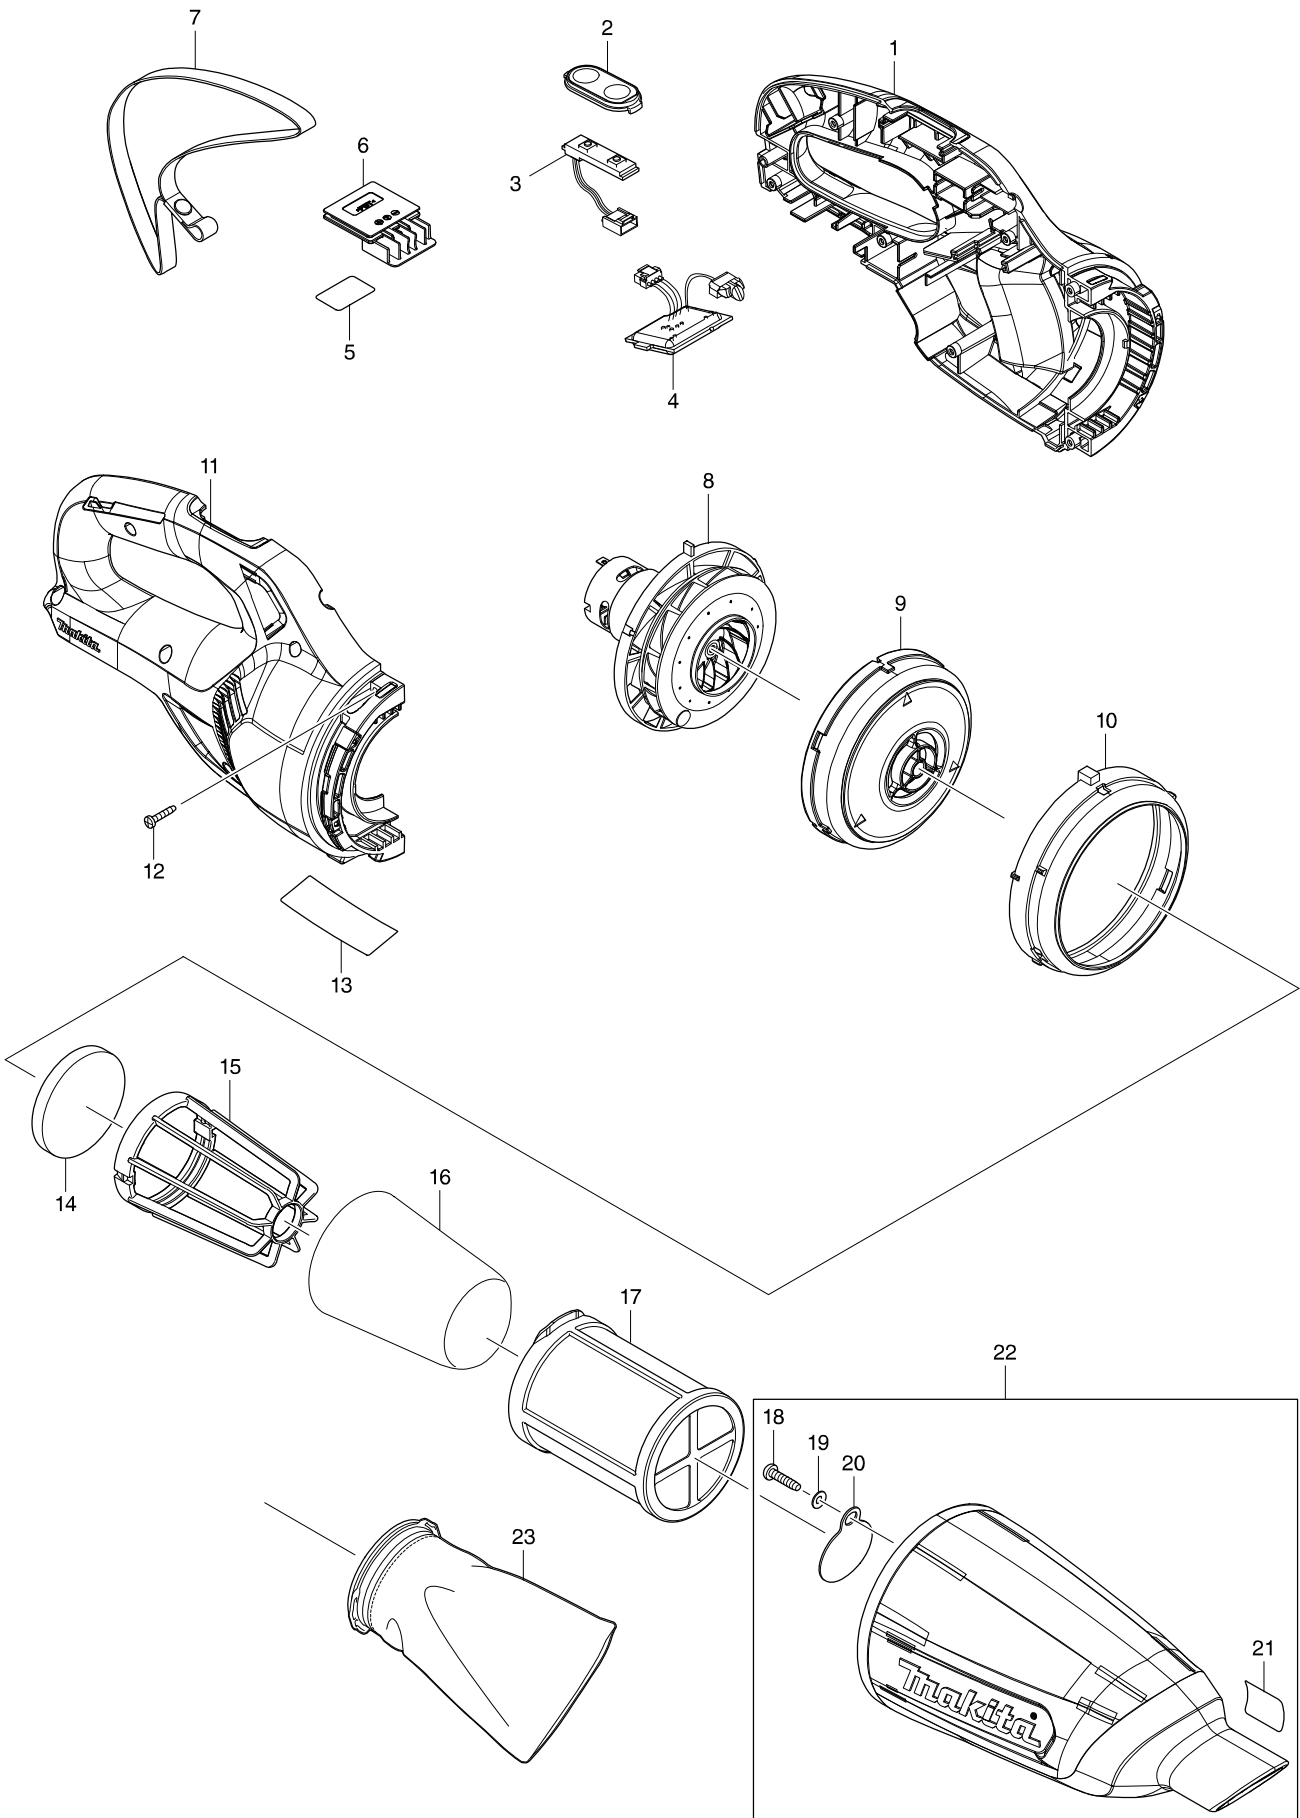

Model No. CL108FD CORDLESS CLEANER

Model No. CL108FD CORDLESS CLEANER

Item	Parts No.	Description	I/C	Qty	N/O	Opt. 1	Opt. 2	Note
C10	424913-5	SPONGE SHEET 35-70		2				
D10		INC. 11						
001A	183K49-2	HOUSING SET		1				
001B	183K48-4	HOUSING SET		1				
001C	183K48-4	HOUSING SET		1				
002	144096-2	SWITCH PLATE COMPLETE		1				
003	631973-2	SWITCH UNIT		1				
004	632N07-8	CONTROLLER UNIT		1				
C10	620601-4	LED CIRCUIT		1				
005	854T81-4	CL108FD SERIAL NO. LABEL		1				
006	644813-5	TERMINAL		1				
008	126846-7	MOTOR ASSEMBLY		1				
009	458834-9	FAN COVER		1				
010	422377-7	RUBBER RING		1				
C10	424913-5	SPONGE SHEET 35-70		2				
D10		INC. 1						
011A	183K49-2	HOUSING SET		1				
011B	183K48-4	HOUSING SET		1				
011C	183K48-4	HOUSING SET		1				
012	266429-2	TAPPING SCREW 3X16		7				
013	854T75-9	CL108FD NAME PLATE		1				
014	422268-2	SPONGE SHEET 57		1				
015	458467-0	STAY		1				
016	443060-3	FILTER		1				
017	451208-3	PRE-FILTER		1				
018	265995-6	TAPPING SCREW 4X18		1				
019	941051-3	FLAT WASHER 4		1				
020	424208-6	VALVE		1				
021	809293-4	INDICATION LABEL		1				
D10		INC. 18-21						
022A	140G25-5	CAPSULE COMPLETE		1				
022B	140G24-7	CAPSULE COMPLETE		1				
022C	140G24-7	CAPSULE COMPLETE		1				
C10	451410-8	ROLLER		4				
C20	268208-4	PIN 3		4				
C30	424096-1	WIPER		1				
A01A	123488-8	FLOOR T-NOZZLE 28 BLU		1				
A01B	123486-2	FLOOR T-NOZZLE 28 WHI		1				
A01C	123488-8	FLOOR T-NOZZLE 28 BLU		1				
A02A	451243-1	SASH NOZZLE 28 BLU		1				
A02B	451240-7	SASH NOZZLE 28 WHI		1				
A02C	451240-7	SASH NOZZLE 28 WHI		1				
A03A	451244-9	PIPE		1				
A03B	451241-5	PIPE		1				
A03C	451241-5	PIPE		1				
A04A	451245-7	SASH NOZZLE HOLDER		1				
A04B	451242-3	SASH NOZZLE HOLDER		1				
A04C	451242-3	SASH NOZZLE HOLDER		1				