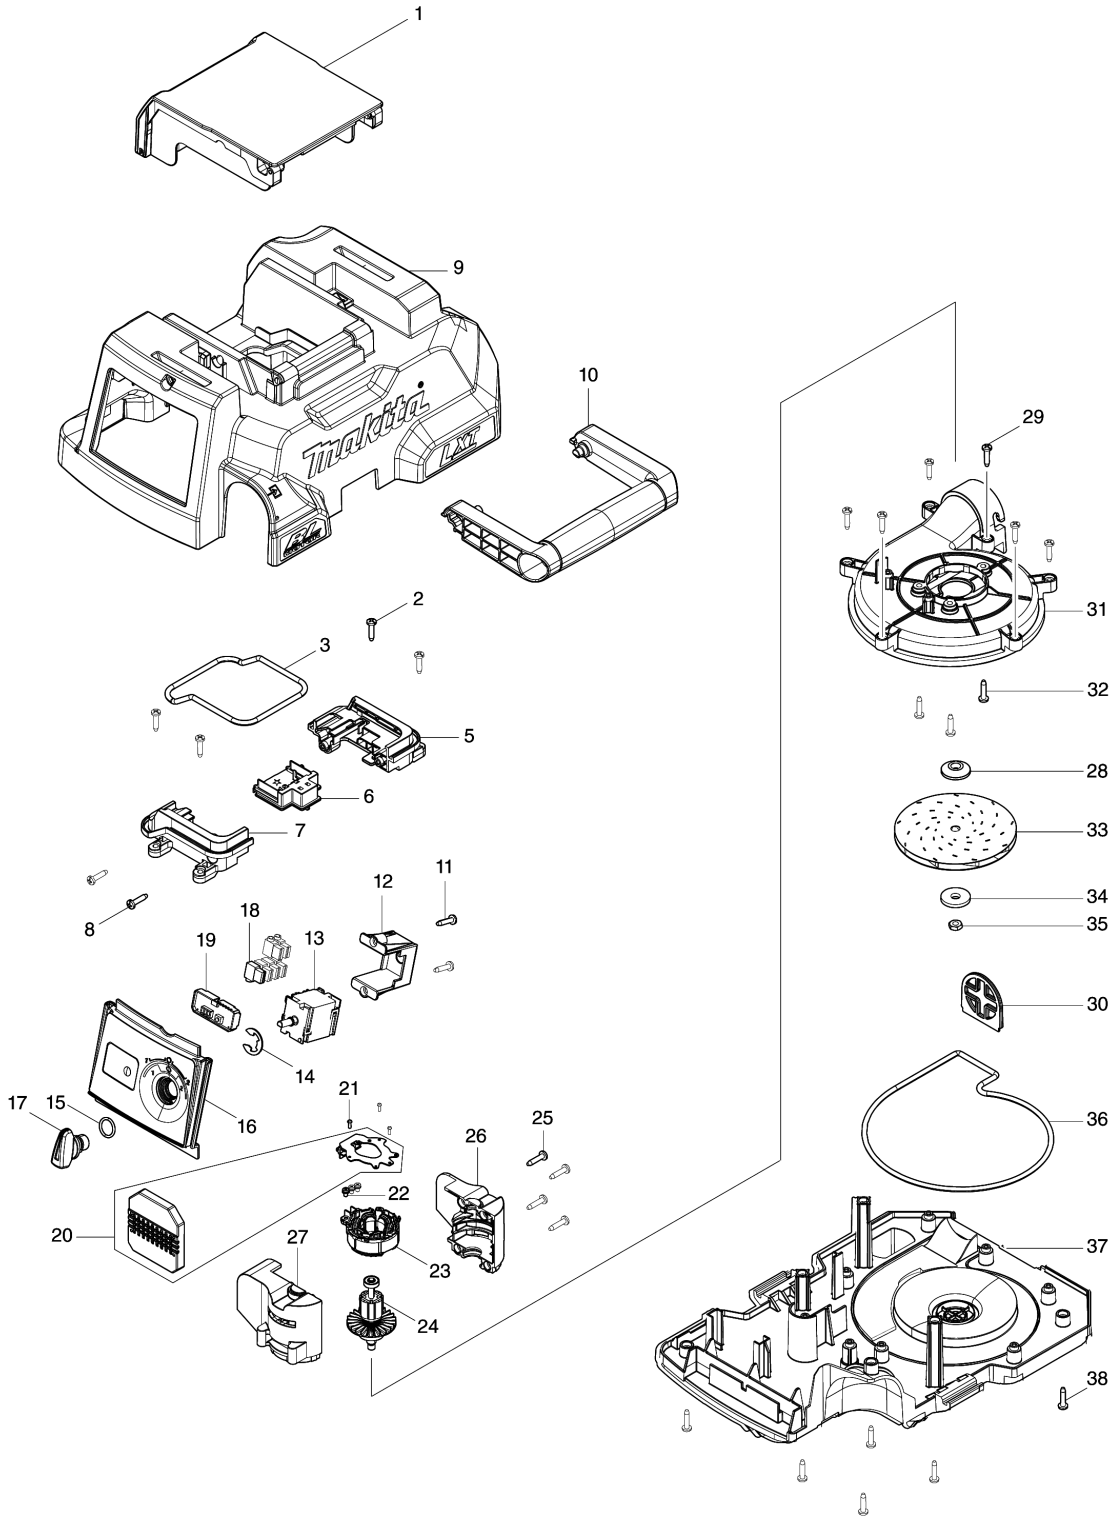

Model No.DVC750L DC PORTABLE VACUUM CLEANER