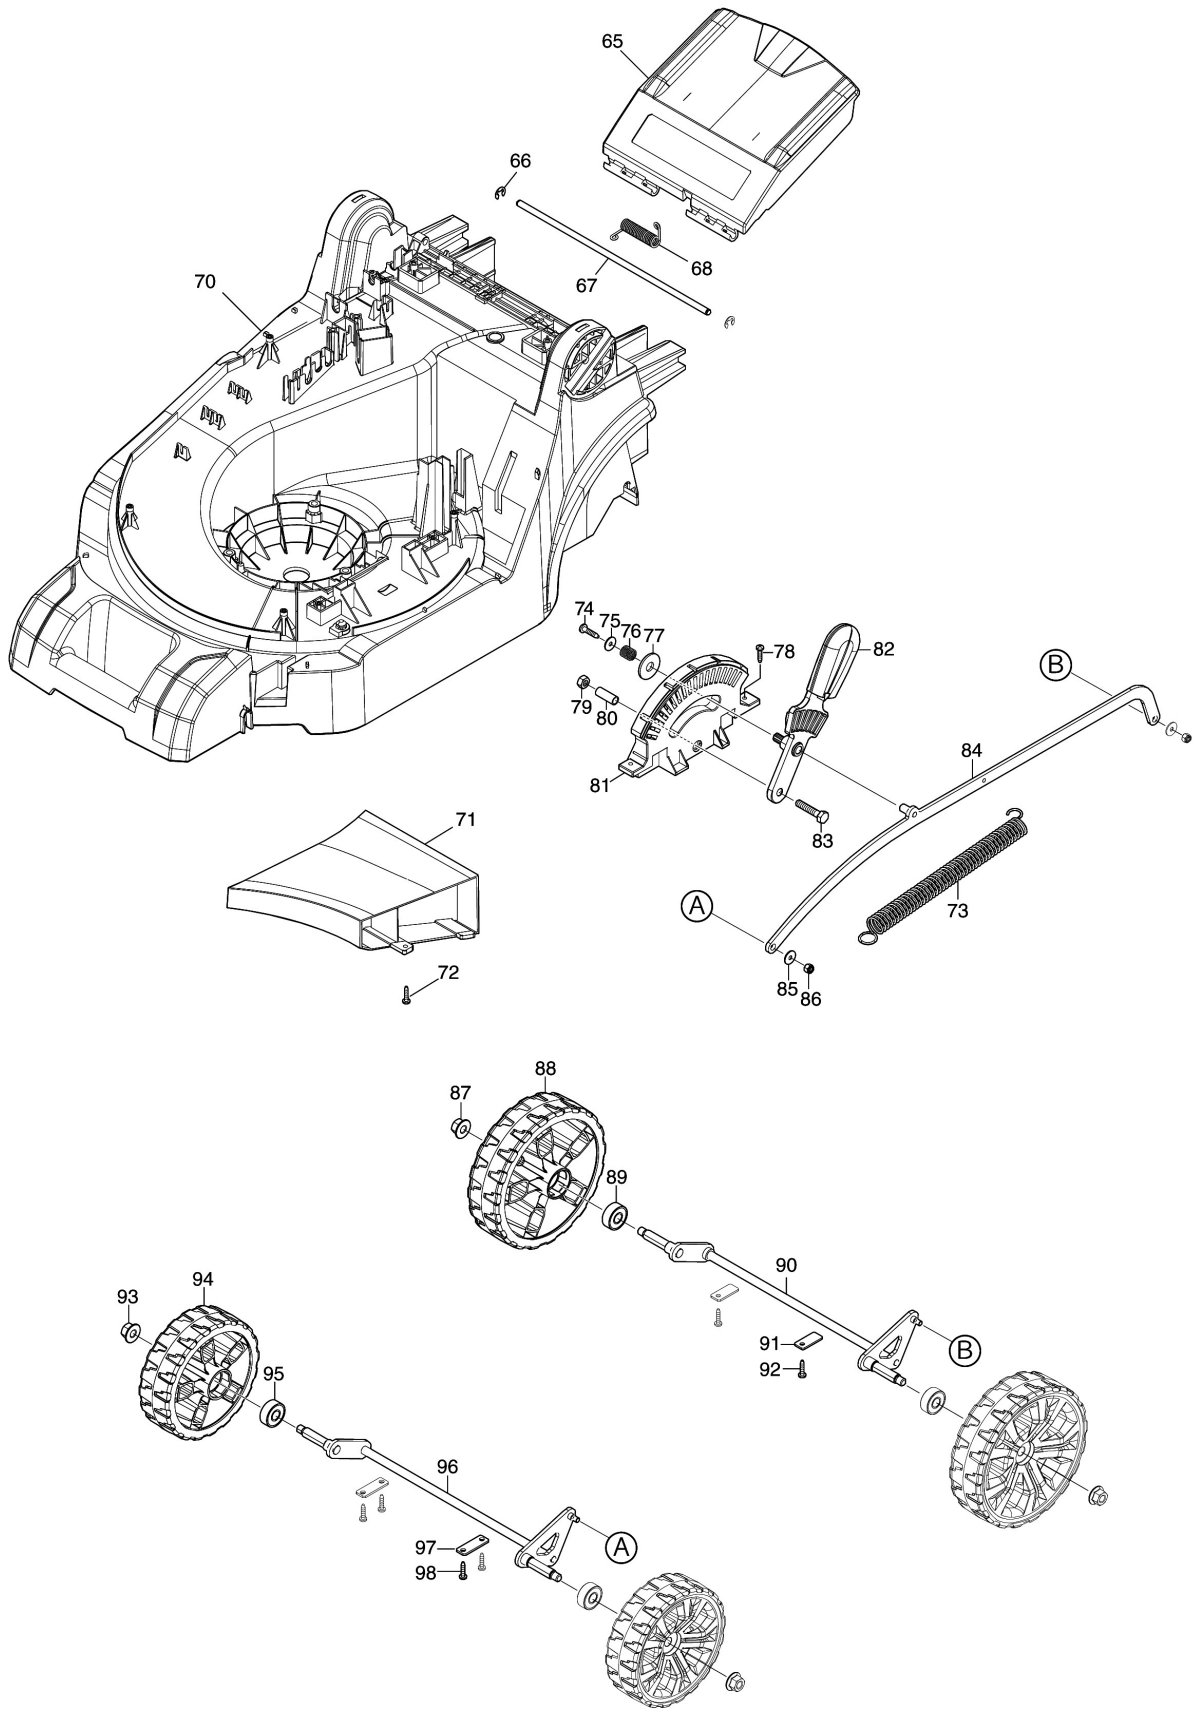

Model No.DLM382 380MM CORDLESS LAWN MOWER