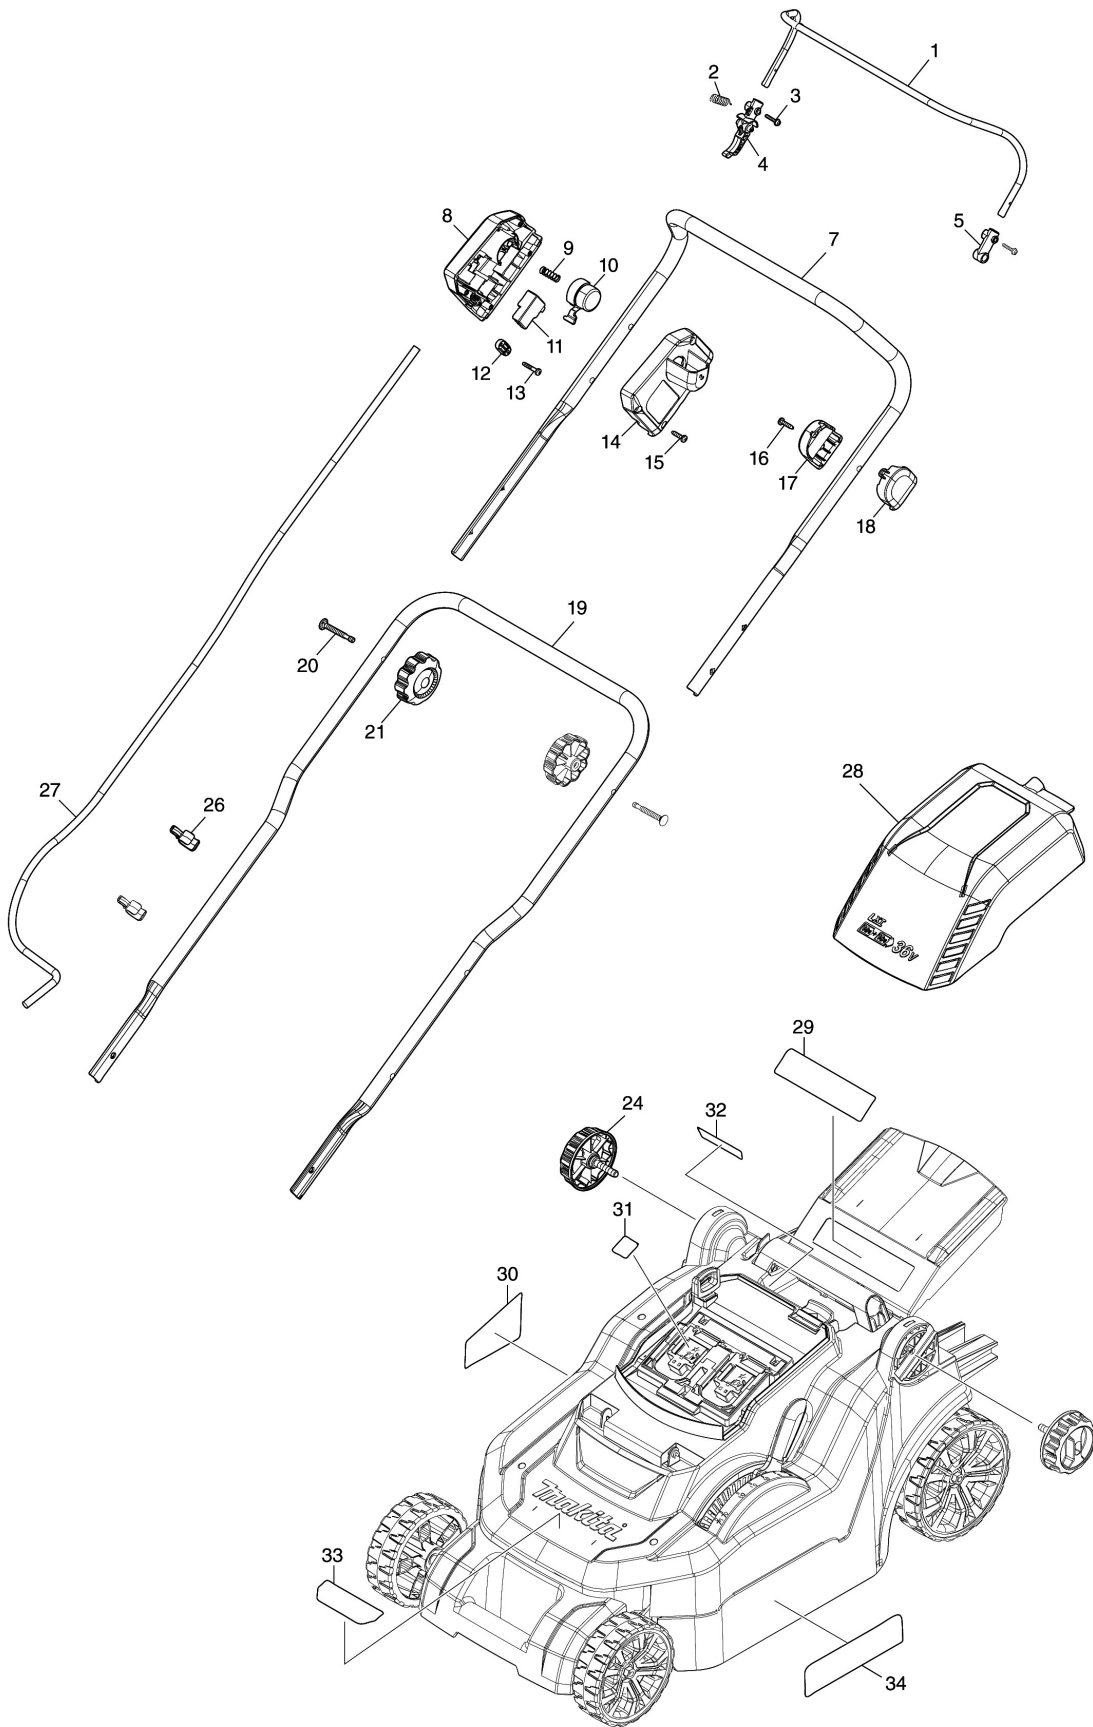

Model No.DLM382 380MM CORDLESS LAWN MOWER