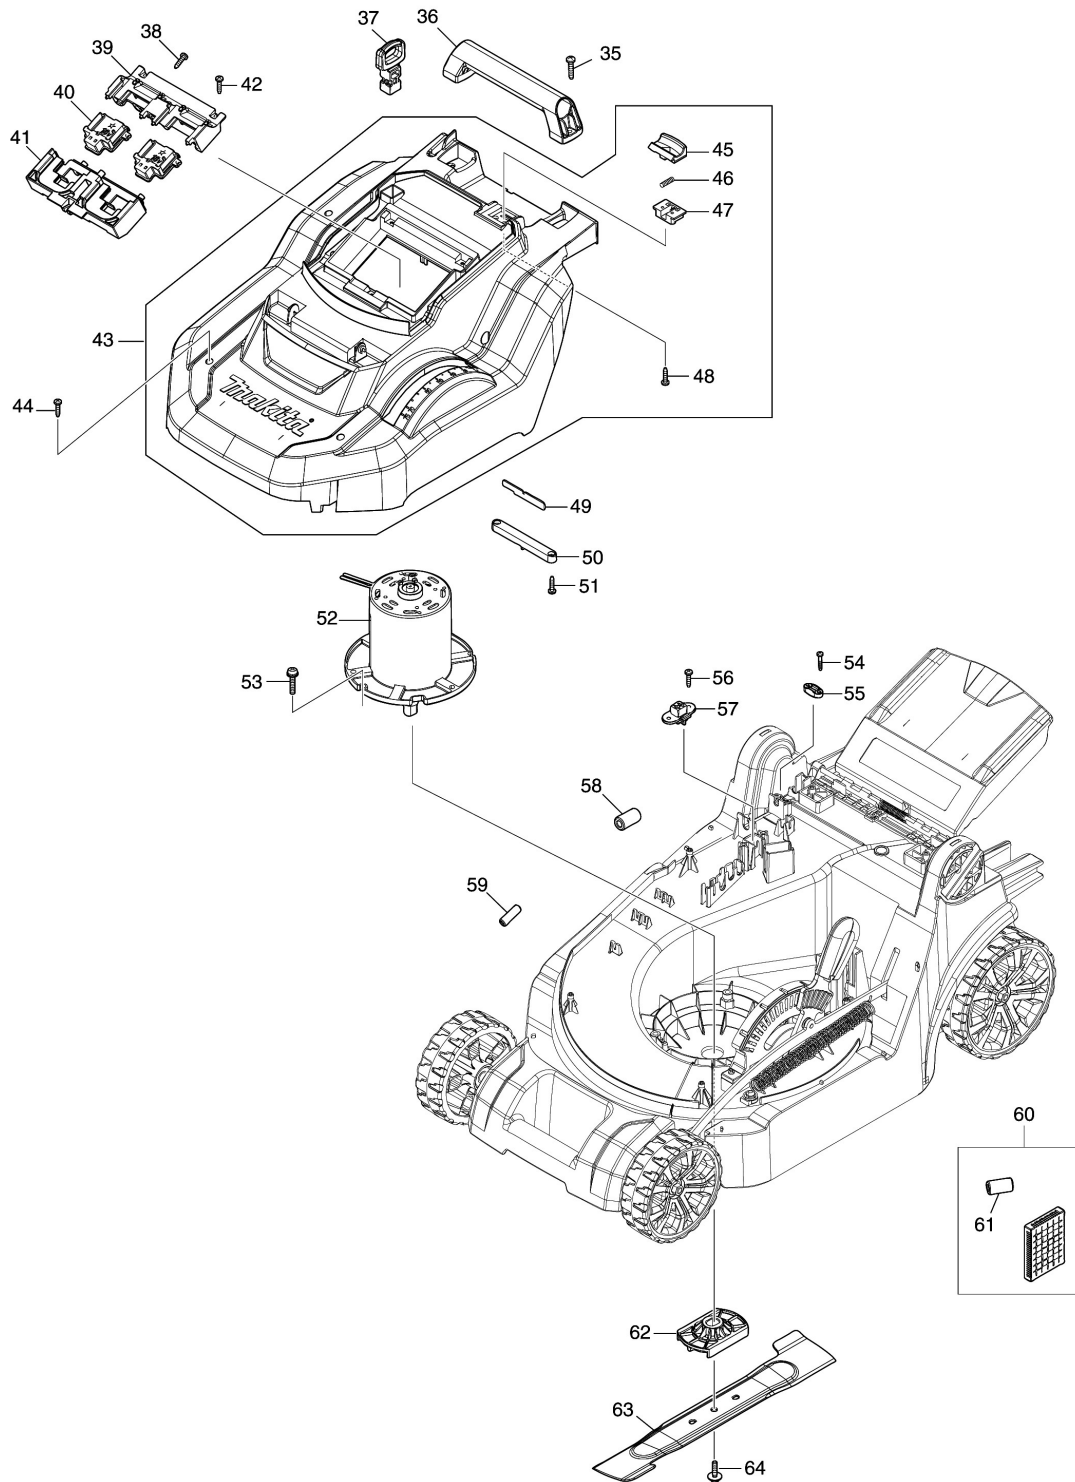

Model No.DLM382 380MM CORDLESS LAWN MOWER