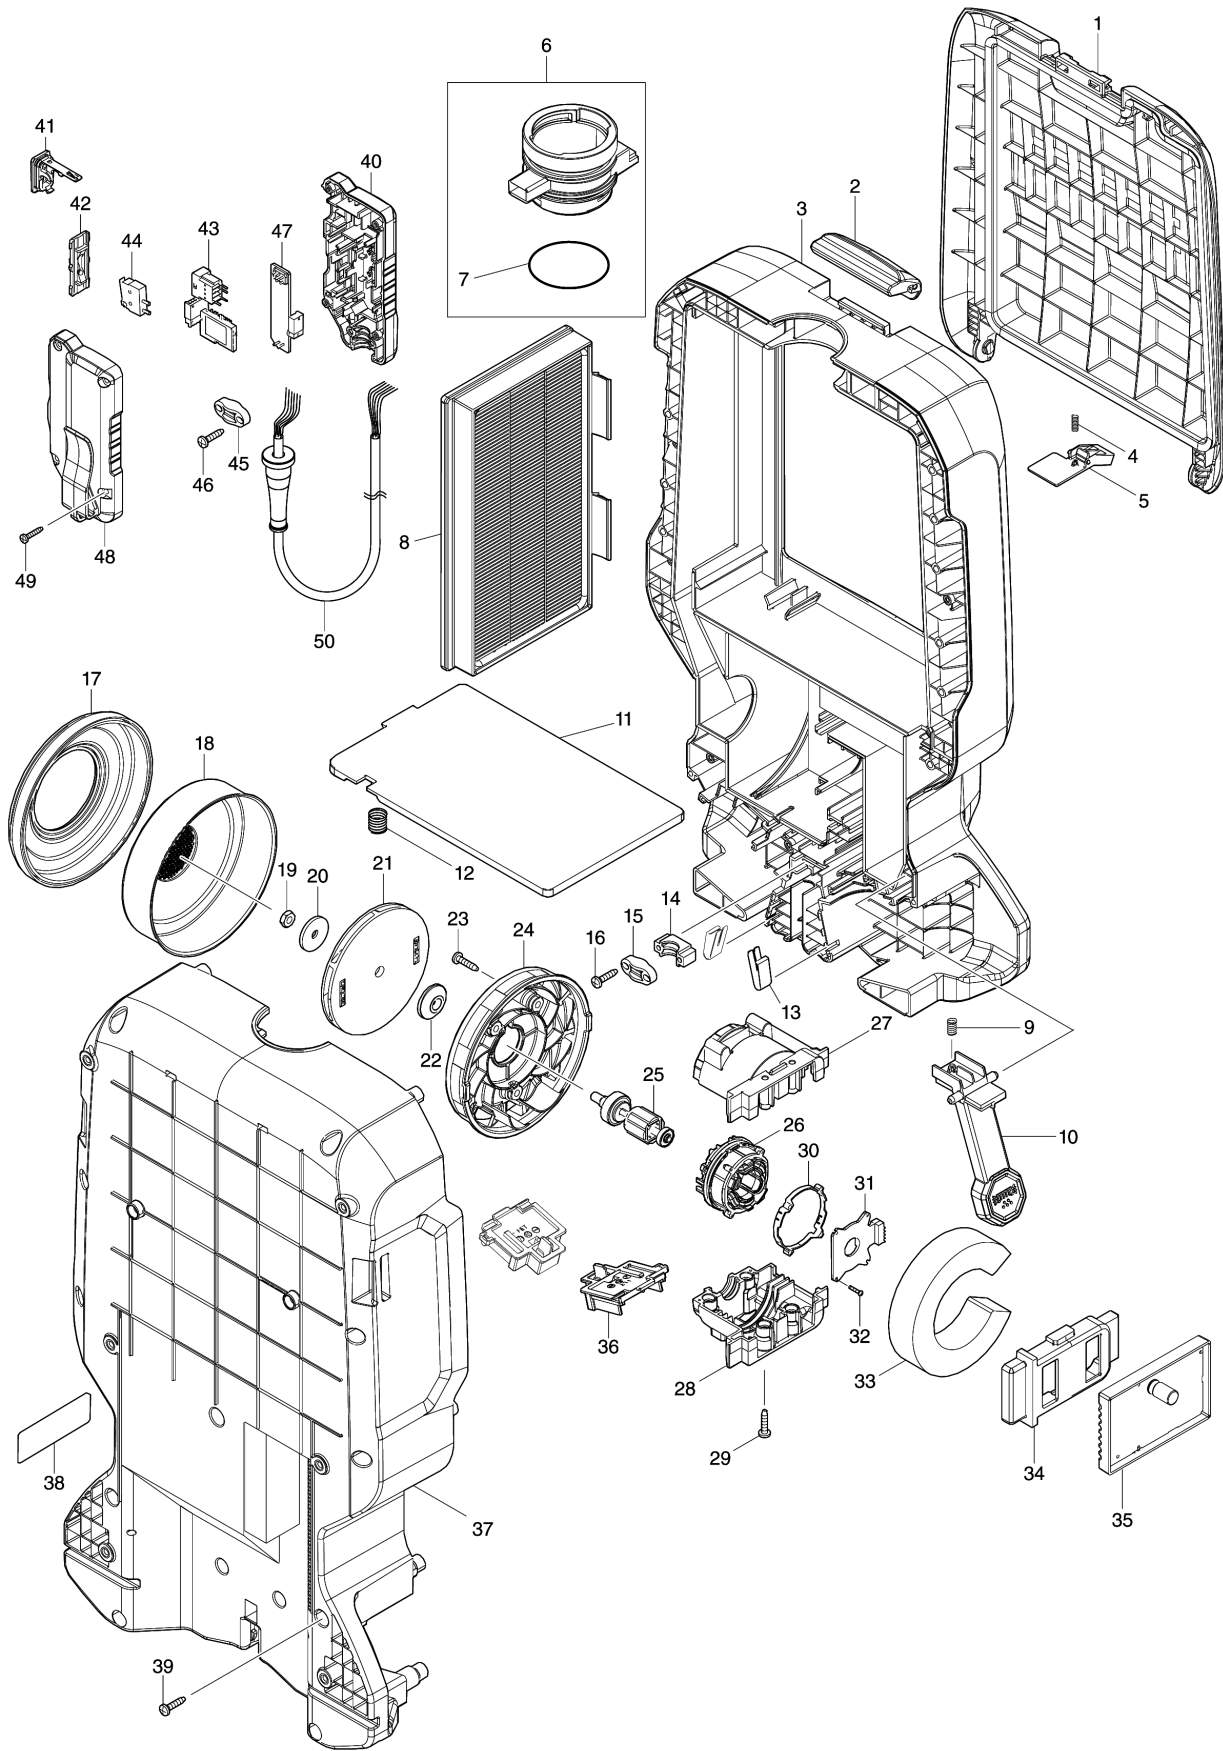

Model No.DVC665 DC BACKPACK VACUUM CLEANER