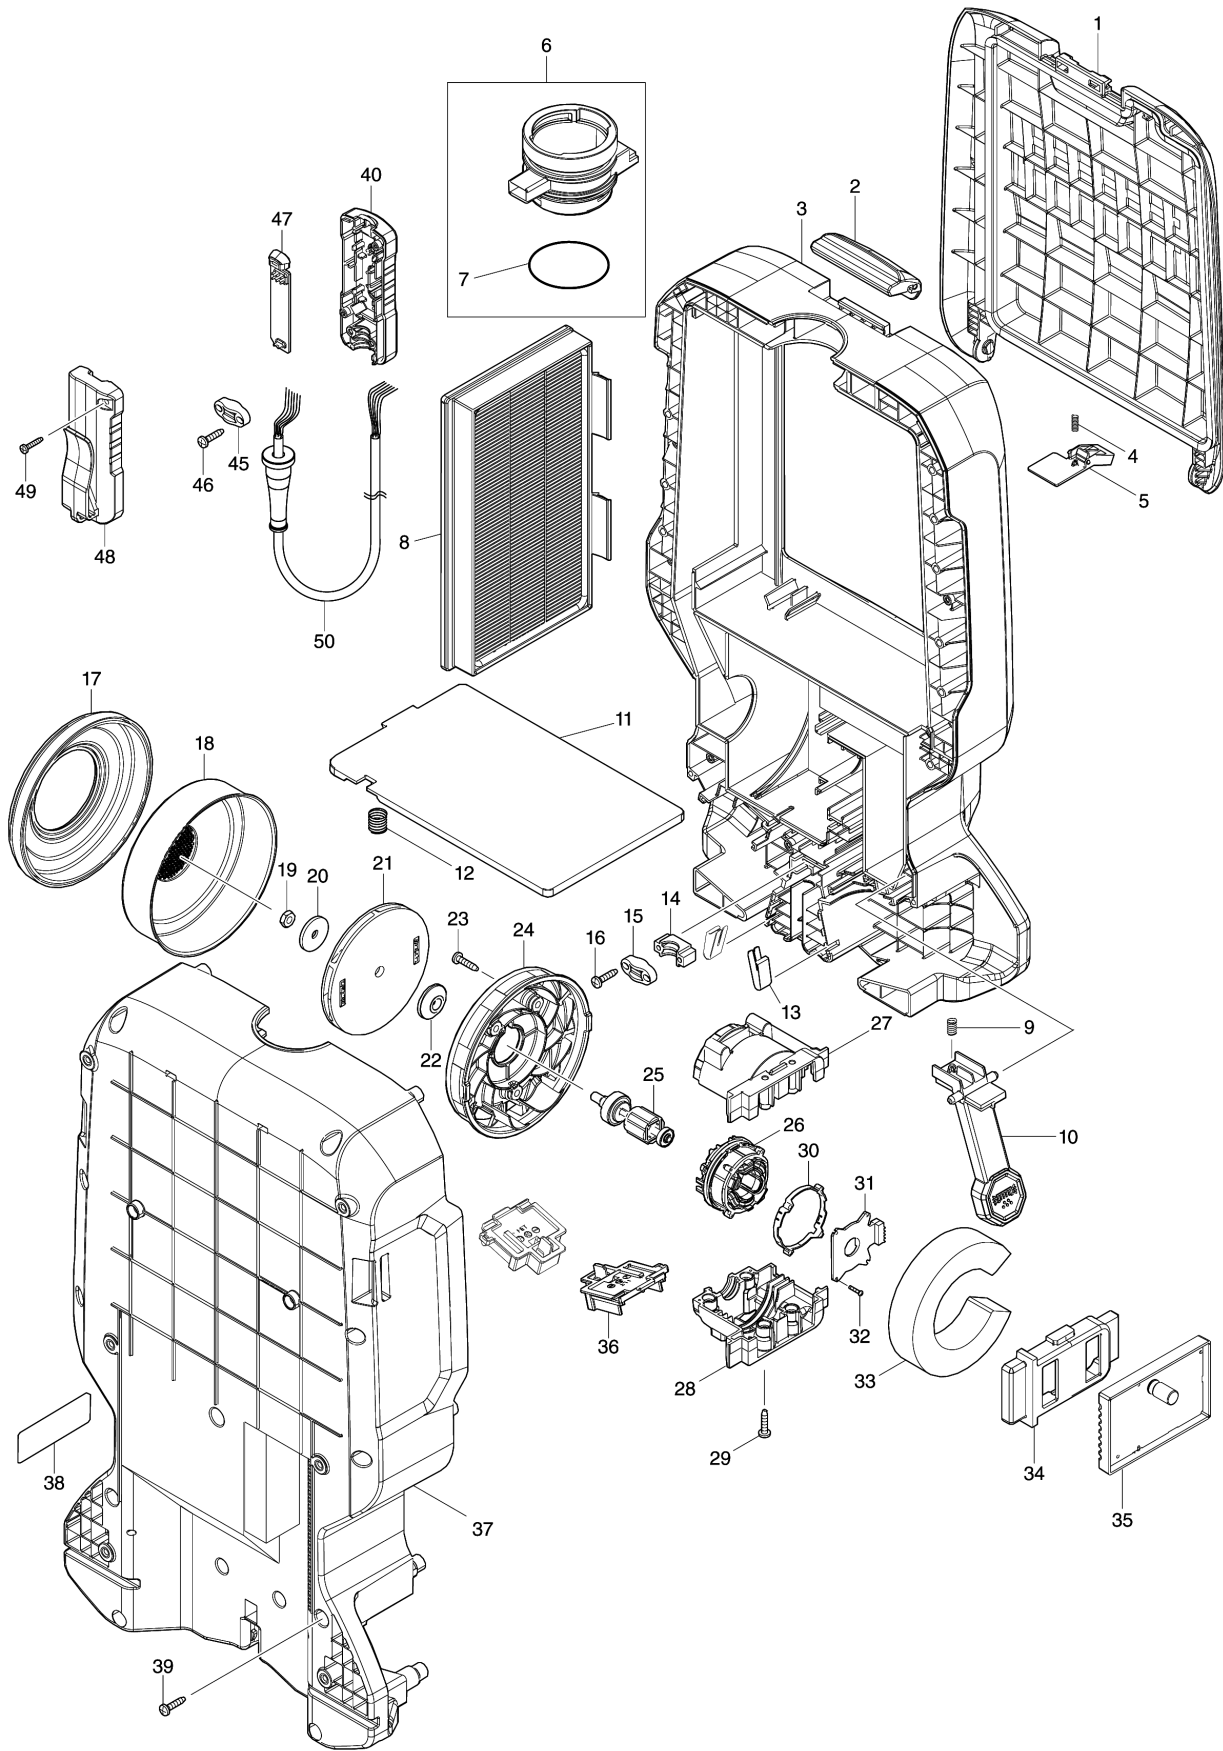

Model No.DVC660 DC BACKPACK VACUUM CLEANER