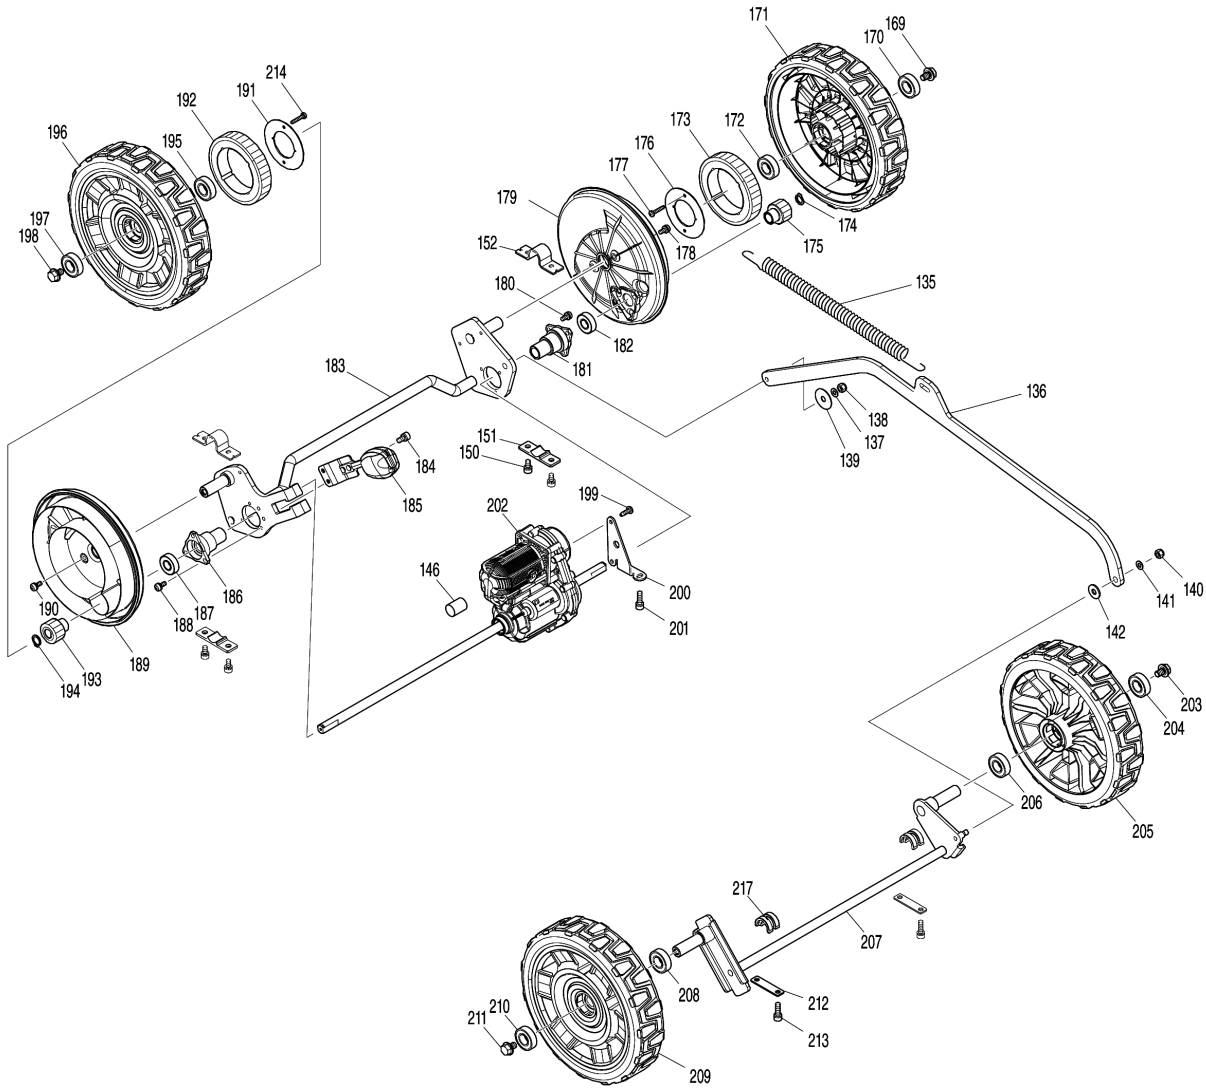

Model No.DLM533 530MM CORDLESS LAWN MOWER

Model No.DLM533 530MM CORDLESS LAWN MOWER

Model No.DLM533 530MM CORDLESS LAWN MOWER

Model No.DLM533 530MM CORDLESS LAWN MOWER

Item	Parts No.	Description	I/C	Qty	New/Old	Opt. 1	Opt. 2	Note
001	327425-6	DRIVING LEVER		1				
002	459859-6	DRIVING LEVER HOLDER		1				
003	232566-4	TORSION SPRING 12		1				
004	911138-5	PAN HEAD SCREW M4X20		1				
005	459864-3	DRIVING LEVER SUPPORT L		1				
006	267136-0	FLAT WASHER 5		1				
007	266424-2	TAPPING SCREW 4X20		1				
008	266424-2	TAPPING SCREW 4X20		1				
009	267136-0	FLAT WASHER 5		1				
010	459858-8	DRIVING LEVER SUPPORT R		1				
011	911138-5	PAN HEAD SCREW M4X20		1				
012	459859-6	DRIVING LEVER HOLDER		1				
013	266424-2	TAPPING SCREW 4X20		6				
014	183N90-3	SWITCH BOX SET		1				
D10		INC. 26						
015	140F09-7	SWITCH CIRCUIT COMPLETE		1				
C10	810D46-0	SWITCH LABEL		1				
016	140F10-2	SWITCH CIRCUIT COMPLETE		1				
C10	818A74-1	SWITCH LABEL		1				
017	232575-3	TORSION SPRING 12		1				
018	266424-2	TAPPING SCREW 4X20		2				
019	687124-5	STRAIN RELIEF		1				
020	459860-1	SWITCH BOX		1				
021	620C48-0	INDICATION CIRCUIT COMPLETE		1				
C10	8007C8-5	INDICATION LABEL		1				
022	620415-1	SUB CONTROLLER		1				
023	651083-9	SWITCH C3XA-1PSPM		1				
024	459866-9	SPEED LEVER HOLDER		1				
025	213897-0	O-RING 26		1				
026	183N90-3	SWITCH BOX SET		1				
D10		INC. 14						
027	266424-2	TAPPING SCREW 4X20		5				
028	459865-1	SPEED LEVER		1				
029	266424-2	TAPPING SCREW 4X20		1				
030	911138-5	PAN HEAD SCREW M4X20		1				
031	459863-5	SWITCH LEVER SUPPORT L		1				
C10	931102-0	HEX. NUT M4		1				
032	327424-8	SWITCH LEVER		1				
033	459856-2	SWITCH LEVER SUPPORT R		1				
C10	931102-0	HEX. NUT M4		1				
034	911138-5	PAN HEAD SCREW M4X20		1				
035	183P40-0	LEVER BOX SET		1				