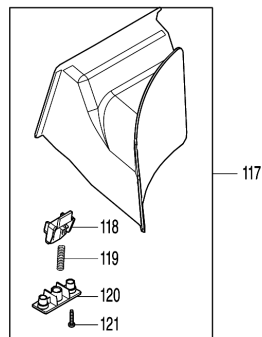

Model No.DLM533 530MM CORDLESS LAWN MOWER

Model No.DLM533 530MM CORDLESS LAWN MOWER

Model No.DLM533 530MM CORDLESS LAWN MOWER

Model No.DLM533 530MM CORDLESS LAWN MOWER

Item	Parts No.	Description	I/C	Qty	New/Old	Opt. 1	Opt. 2	Note
001	327425-6	DRIVING LEVER		1				
002	459859-6	DRIVING LEVER HOLDER		1				
003	232566-4	TORSION SPRING 12		1				
004	911138-5	PAN HEAD SCREW M4X20		1				
005	459864-3	DRIVING LEVER SUPPORT L		1				
006	267136-0	FLAT WASHER 5		1				
007	266424-2	TAPPING SCREW 4X20		1				
008	266424-2	TAPPING SCREW 4X20		1				
009	267136-0	FLAT WASHER 5		1				
010	459858-8	DRIVING LEVER SUPPORT R		1				
011	911138-5	PAN HEAD SCREW M4X20		1				
012	459859-6	DRIVING LEVER HOLDER		1				
013	266424-2	TAPPING SCREW 4X20		6				
014	183N90-3	SWITCH BOX SET		1				
D10		INC. 26						
015	140F09-7	SWITCH CIRCUIT COMPLETE		1				
C10	810D46-0	SWITCH LABEL		1				
016	140F10-2	SWITCH CIRCUIT COMPLETE		1				
C10	818A74-1	SWITCH LABEL		1				
017	232575-3	TORSION SPRING 12		1				
018	266424-2	TAPPING SCREW 4X20		2				
019	687124-5	STRAIN RELIEF		1				
020	459860-1	SWITCH BOX		1				
021	620C48-0	INDICATION CIRCUIT COMPLETE		1				
C10	8007C8-5	INDICATION LABEL		1				
022	620415-1	SUB CONTROLLER		1				
023	651083-9	SWITCH C3XA-1PSPM		1				
024	459866-9	SPEED LEVER HOLDER		1				
025	213897-0	O-RING 26		1				
026	183N90-3	SWITCH BOX SET		1				
D10		INC. 14						
027	266424-2	TAPPING SCREW 4X20		5				
028	459865-1	SPEED LEVER		1				
029	266424-2	TAPPING SCREW 4X20		1				
030	911138-5	PAN HEAD SCREW M4X20		1				
031	459863-5	SWITCH LEVER SUPPORT L		1				
C10	931102-0	HEX. NUT M4		1				
032	327424-8	SWITCH LEVER		1				
033	459856-2	SWITCH LEVER SUPPORT R		1				
C10	931102-0	HEX. NUT M4		1				
034	911138-5	PAN HEAD SCREW M4X20		1				
035	183P40-0	LEVER BOX SET		1				