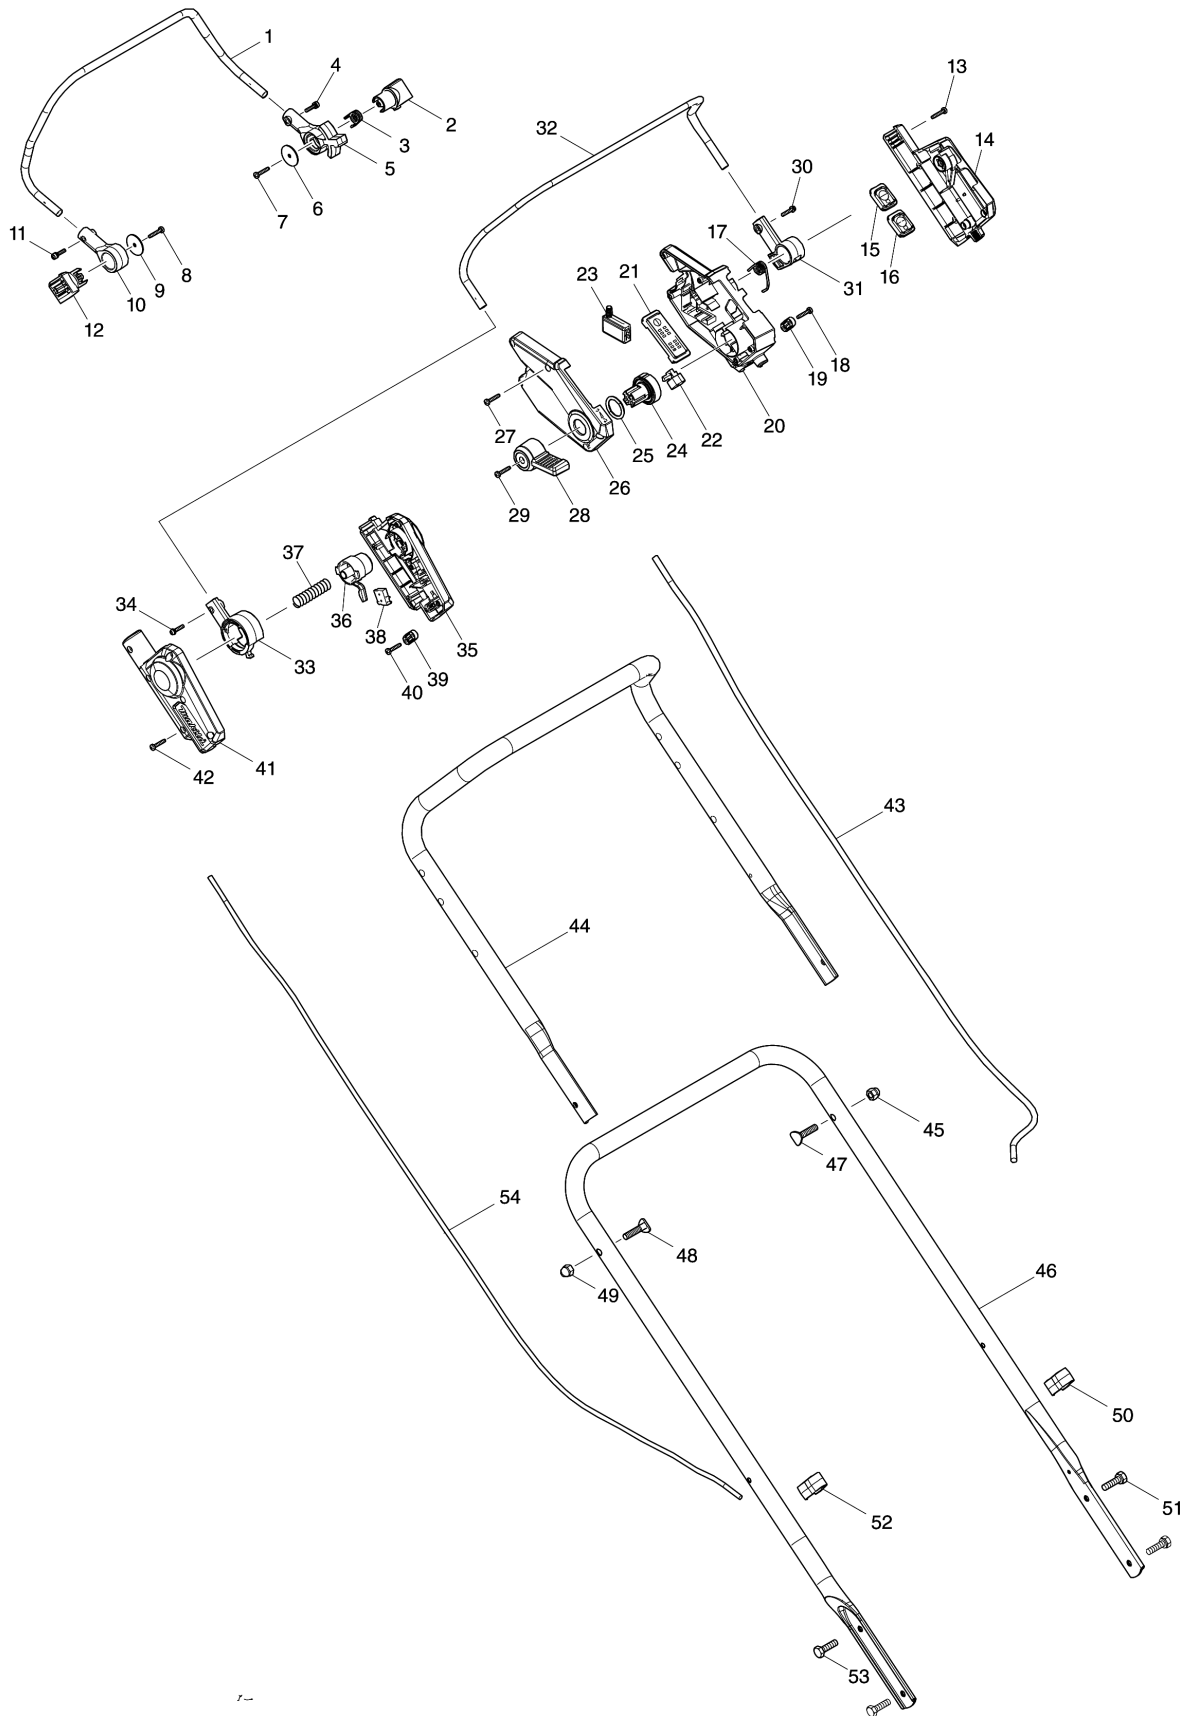

Model No.DLM533 530MM CORDLESS LAWN MOWER

Model No.DLM533 530MM CORDLESS LAWN MOWER

Model No.DLM533 530MM CORDLESS LAWN MOWER

Model No.DLM533 530MM CORDLESS LAWN MOWER

Item	Parts No.	Description	I/C	Qty	New/Old	Opt. 1	Opt. 2	Note
001	327425-6	DRIVING LEVER		1				
002	459859-6	DRIVING LEVER HOLDER		1				
003	232566-4	TORSION SPRING 12		1				
004	911138-5	PAN HEAD SCREW M4X20		1				
005	459864-3	DRIVING LEVER SUPPORT L		1				
006	267136-0	FLAT WASHER 5		1				
007	266424-2	TAPPING SCREW 4X20		1				
008	266424-2	TAPPING SCREW 4X20		1				
009	267136-0	FLAT WASHER 5		1				
010	459858-8	DRIVING LEVER SUPPORT R		1				
011	911138-5	PAN HEAD SCREW M4X20		1				
012	459859-6	DRIVING LEVER HOLDER		1				
013	266424-2	TAPPING SCREW 4X20		6				
014	183N90-3	SWITCH BOX SET		1				
D10		INC. 26						
015	140F09-7	SWITCH CIRCUIT COMPLETE		1				
C10	810D46-0	SWITCH LABEL		1				
016	140F10-2	SWITCH CIRCUIT COMPLETE		1				
C10	818A74-1	SWITCH LABEL		1				
017	232575-3	TORSION SPRING 12		1				
018	266424-2	TAPPING SCREW 4X20		2				
019	687124-5	STRAIN RELIEF		1				
020	459860-1	SWITCH BOX		1				
021	620C48-0	INDICATION CIRCUIT COMPLETE		1				
C10	8007C8-5	INDICATION LABEL		1				
022	620415-1	SUB CONTROLLER		1				
023	651083-9	SWITCH C3XA-1PSPM		1				
024	459866-9	SPEED LEVER HOLDER		1				
025	213897-0	O-RING 26		1				
026	183N90-3	SWITCH BOX SET		1				
D10		INC. 14						
027	266424-2	TAPPING SCREW 4X20		5				
028	459865-1	SPEED LEVER		1				
029	266424-2	TAPPING SCREW 4X20		1				
030	911138-5	PAN HEAD SCREW M4X20		1				
031	459863-5	SWITCH LEVER SUPPORT L		1				
C10	931102-0	HEX. NUT M4		1				
032	327424-8	SWITCH LEVER		1				
033	459856-2	SWITCH LEVER SUPPORT R		1				
C10	931102-0	HEX. NUT M4		1				
034	911138-5	PAN HEAD SCREW M4X20		1				
035	183P40-0	LEVER BOX SET		1				