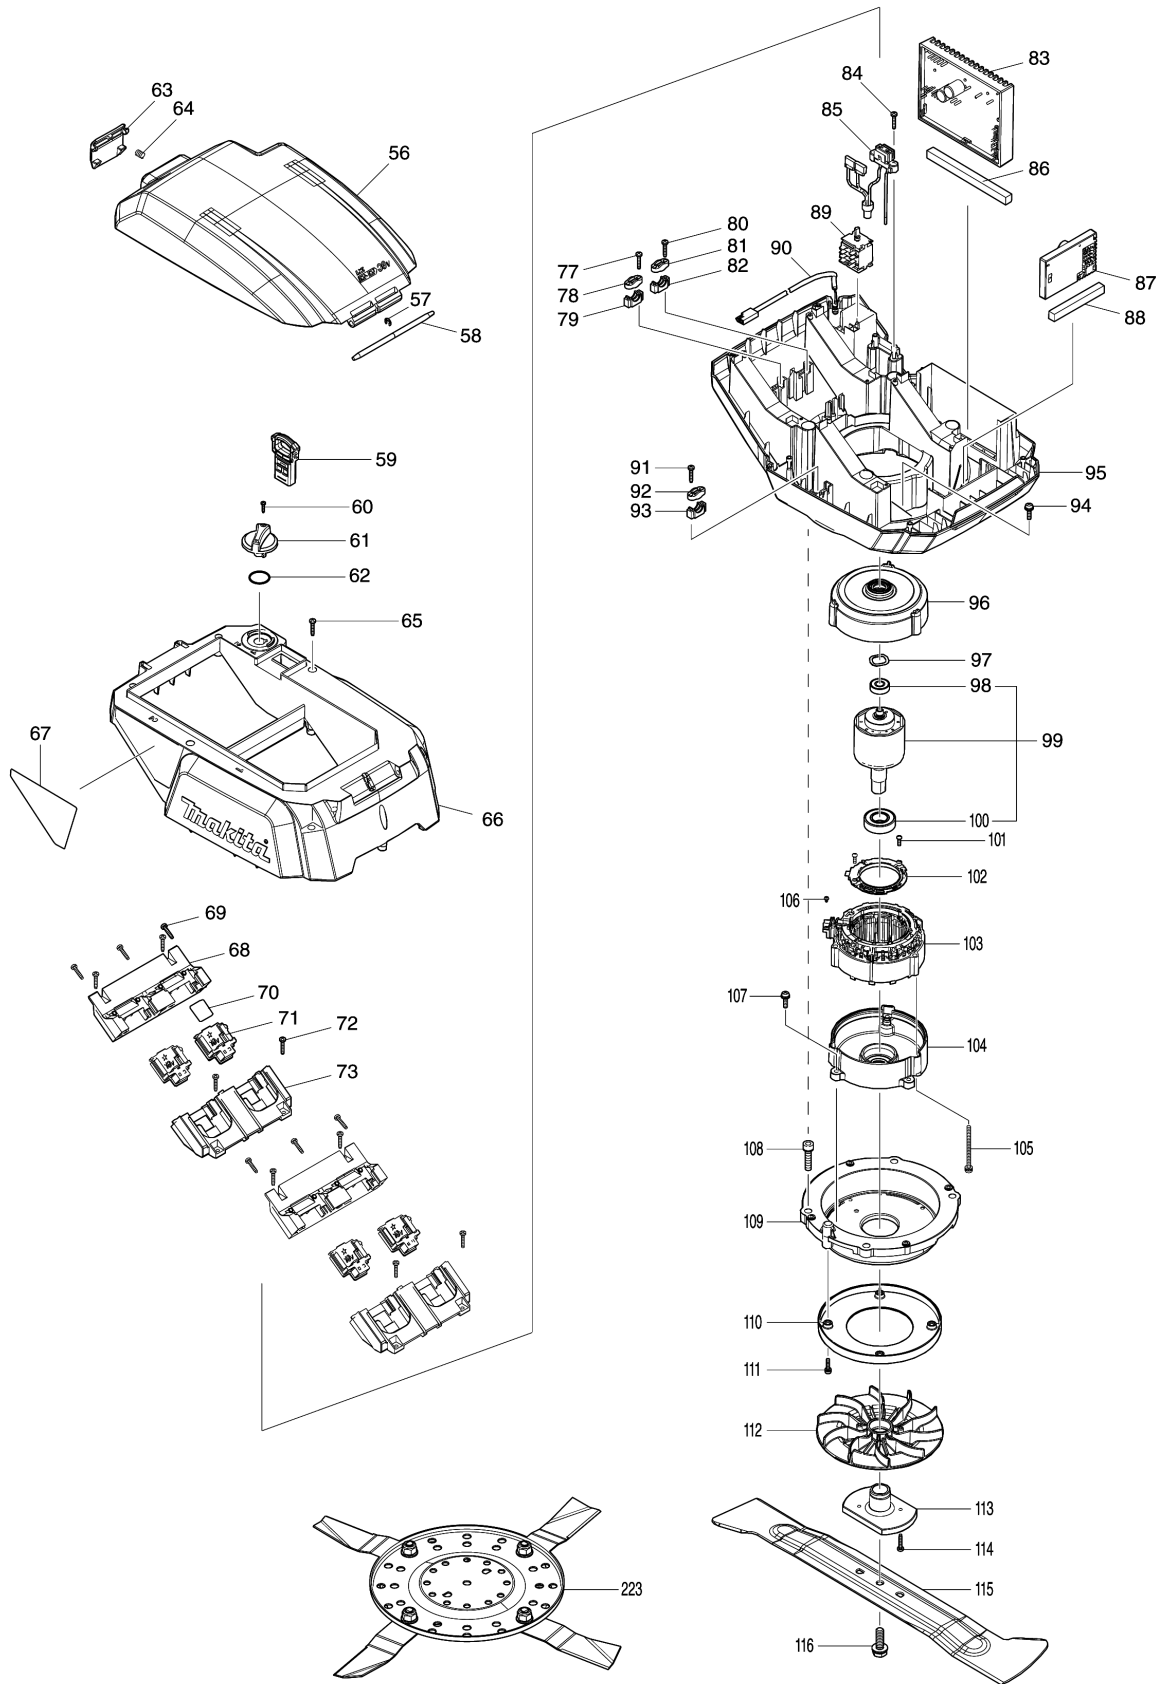

Model No.DLM533 530MM CORDLESS LAWN MOWER

Model No.DLM533 530MM CORDLESS LAWN MOWER

Model No.DLM533 530MM CORDLESS LAWN MOWER

Model No.DLM533 530MM CORDLESS LAWN MOWER

Item	Parts No.	Description	I/C	Qty	New/Old	Opt. 1	Opt. 2	Note
001	327425-6	DRIVING LEVER		1				
002	459859-6	DRIVING LEVER HOLDER		1				
003	232566-4	TORSION SPRING 12		1				
004	911138-5	PAN HEAD SCREW M4X20		1				
005	459864-3	DRIVING LEVER SUPPORT L		1				
006	267136-0	FLAT WASHER 5		1				
007	266424-2	TAPPING SCREW 4X20		1				
008	266424-2	TAPPING SCREW 4X20		1				
009	267136-0	FLAT WASHER 5		1				
010	459858-8	DRIVING LEVER SUPPORT R		1				
011	911138-5	PAN HEAD SCREW M4X20		1				
012	459859-6	DRIVING LEVER HOLDER		1				
013	266424-2	TAPPING SCREW 4X20		6				
014	183N90-3	SWITCH BOX SET		1				
D10		INC. 26						
015	140F09-7	SWITCH CIRCUIT COMPLETE		1				
C10	810D46-0	SWITCH LABEL		1				
016	140F10-2	SWITCH CIRCUIT COMPLETE		1				
C10	818A74-1	SWITCH LABEL		1				
017	232575-3	TORSION SPRING 12		1				
018	266424-2	TAPPING SCREW 4X20		2				
019	687124-5	STRAIN RELIEF		1				
020	459860-1	SWITCH BOX		1				
021	620C48-0	INDICATION CIRCUIT COMPLETE		1				
C10	8007C8-5	INDICATION LABEL		1				
022	620415-1	SUB CONTROLLER		1				
023	651083-9	SWITCH C3XA-1PSPM		1				
024	459866-9	SPEED LEVER HOLDER		1				
025	213897-0	O-RING 26		1				
026	183N90-3	SWITCH BOX SET		1				
D10		INC. 14						
027	266424-2	TAPPING SCREW 4X20		5				
028	459865-1	SPEED LEVER		1				
029	266424-2	TAPPING SCREW 4X20		1				
030	911138-5	PAN HEAD SCREW M4X20		1				
031	459863-5	SWITCH LEVER SUPPORT L		1				
C10	931102-0	HEX. NUT M4		1				
032	327424-8	SWITCH LEVER		1				
033	459856-2	SWITCH LEVER SUPPORT R		1				
C10	931102-0	HEX. NUT M4		1				
034	911138-5	PAN HEAD SCREW M4X20		1				
035	183P40-0	LEVER BOX SET		1				