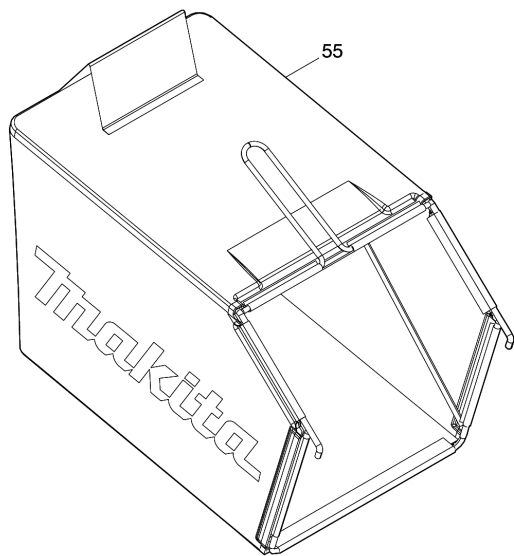

Model No.DLM533 530MM CORDLESS LAWN MOWER

Model No.DLM533 530MM CORDLESS LAWN MOWER

Item	Parts No.	Description	I/C	Qty	New/Old	Opt. 1	Opt. 2	Note
001	327425-6	DRIVING LEVER		1				
002	459859-6	DRIVING LEVER HOLDER		1				
003	232566-4	TORSION SPRING 12		1				
004	911138-5	PAN HEAD SCREW M4X20		1				
005	459864-3	DRIVING LEVER SUPPORT L		1				
006	267136-0	FLAT WASHER 5		1				
007	266424-2	TAPPING SCREW 4X20		1				
008	266424-2	TAPPING SCREW 4X20		1				
009	267136-0	FLAT WASHER 5		1				
010	459858-8	DRIVING LEVER SUPPORT R		1				
011	911138-5	PAN HEAD SCREW M4X20		1				
012	459859-6	DRIVING LEVER HOLDER		1				
013	266424-2	TAPPING SCREW 4X20		6				
014	183N90-3	SWITCH BOX SET		1				
D10		INC. 26						
015	140F09-7	SWITCH CIRCUIT COMPLETE		1				
C10	810D46-0	SWITCH LABEL		1				
016	140F10-2	SWITCH CIRCUIT COMPLETE		1				
C10	818A74-1	SWITCH LABEL		1				
017	232575-3	TORSION SPRING 12		1				
018	266424-2	TAPPING SCREW 4X20		2				
019	687124-5	STRAIN RELIEF		1				
020	459860-1	SWITCH BOX		1				
021	620C48-0	INDICATION CIRCUIT COMPLETE		1				
C10	8007C8-5	INDICATION LABEL		1				
022	620415-1	SUB CONTROLLER		1				
023	651083-9	SWITCH C3XA-1PSPM		1				
024	459866-9	SPEED LEVER HOLDER		1				
025	213897-0	O-RING 26		1				
026	183N90-3	SWITCH BOX SET		1				
D10		INC. 14						
027	266424-2	TAPPING SCREW 4X20		5				
028	459865-1	SPEED LEVER		1				
029	266424-2	TAPPING SCREW 4X20		1				
030	911138-5	PAN HEAD SCREW M4X20		1				
031	459863-5	SWITCH LEVER SUPPORT L		1				
C10	931102-0	HEX. NUT M4		1				
032	327424-8	SWITCH LEVER		1				
033	459856-2	SWITCH LEVER SUPPORT R		1				
C10	931102-0	HEX. NUT M4		1				
034	911138-5	PAN HEAD SCREW M4X20		1				
035	183P40-0	LEVER BOX SET		1				

Please order the parts with part number.

Print Date 1/9/2020