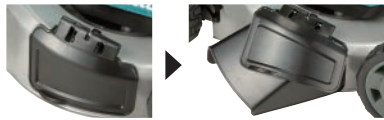

Side Discharge

(DLM532 / DLM530)

with side discharge mouth