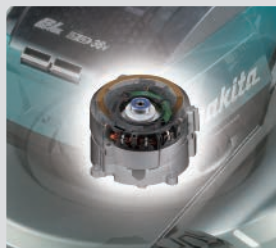

Dual battery fuel gauge

Main switch

Heavy duty handle

Grass level indicator

empty

full

4 battery slots

Child lock key

Heavy duty handle

Side Discharge

(DLM532 / DLM530)

with side discharge mouth

photo: DLM532

Built-in ball bearing on axles for added durability

Steel Deck

**DLM532 / DLM530
DLM462**

Self-Propelled

(DLM533 / DLM532 / DLM462)

BL MOTOR

except DLM432 / DLM382

Single-lever cutting height adjustment

photo: DLM533

IPX4 (water resistant)

Steel Deck