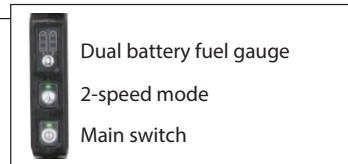

Built-in ball bearing on axles for added durability