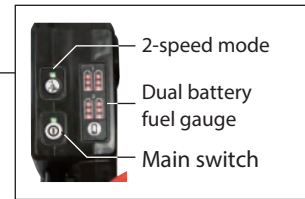

Zero Emission

Low Noise

ZERO EMISSION

Aluminum Deck

DLM533

photo: DLM533

Built-in ball bearing on axles for added durability

2-speed mode

Dual battery fuel gauge

Main switch

Heavy duty handle

Grass level indicator

empty

full

4 battery slots

Child lock key